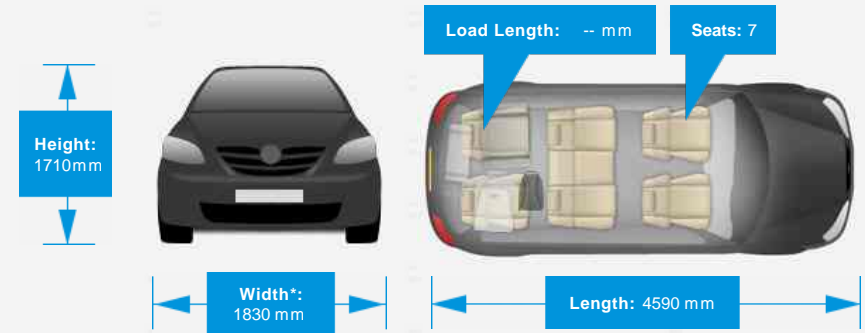

Performance & Engine

Engine: 4 Cylinders
In Line, 1560 Cc,
Turbo Charged, SOHC

Weights & Measures

*Including mirrors

Safety

NCAP Adult Rating: No Data
NCAP Child Rating: No Data
NCAP Pedestrian Rating: No Data
NCAP Safety Assist: No Data
NCAP Overall Rating: No Data