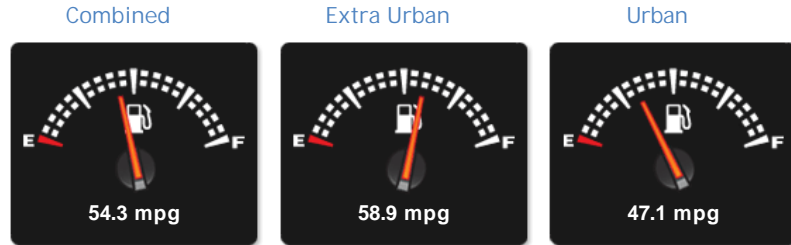

Fuel Economy

Running Costs