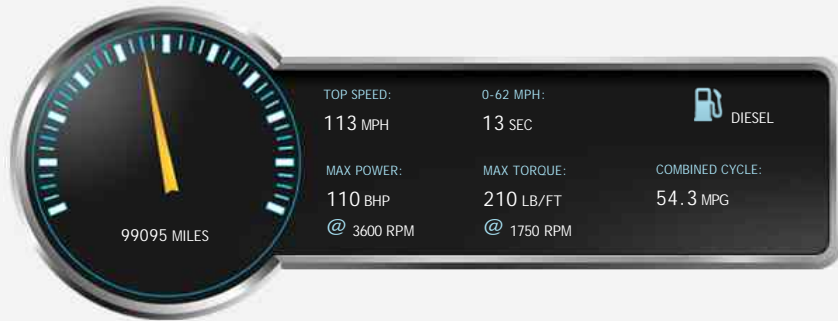

Performance & Engine