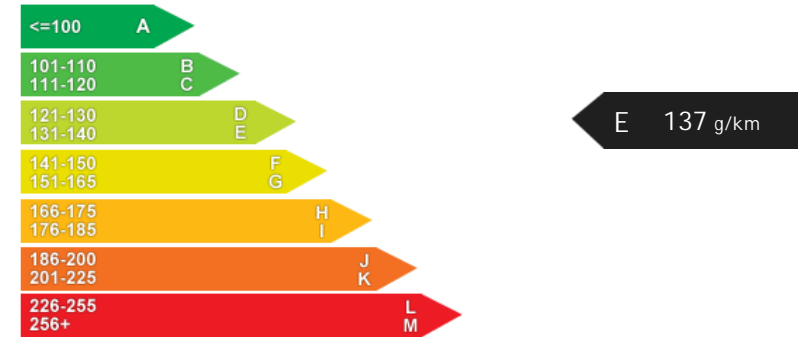

CO₂ emission figure (g/km)

VED band and CO₂