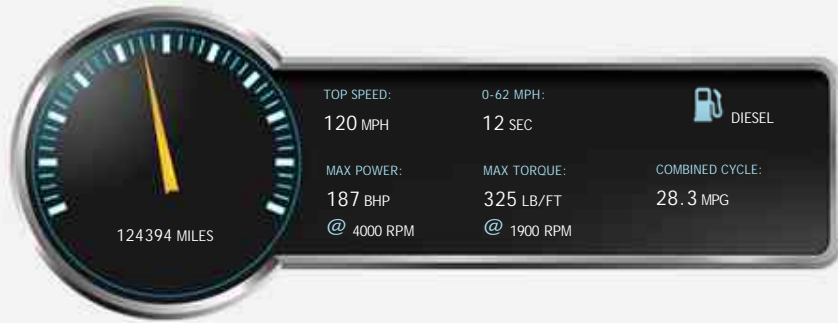

Land Rover Range Rover Sport TDV6 HSE

£7,999

General Info

| | |
|------------|----------------------|
| Engine: | 2.7 Diesel Automatic |
| Price: | £7,999 |
| Body Type: | 5 Dr Estate |
| Owners: | 3 |
| Mileage: | 124,394 |
| Reg Date: | June 2009 (09) |
| Colour: | |

Opening Hours: Mon - Thu 10am - 6pm | Fri - Sat 10am - 7pm | Sun 11am - 5pm

Performance & Engine

Engine: 6 Cylinders
Vee, 2720 Cc, Turbo
Charged, DOHC

Driven Wheels: All -

Permanent

Gears: 6

Weights & Measures