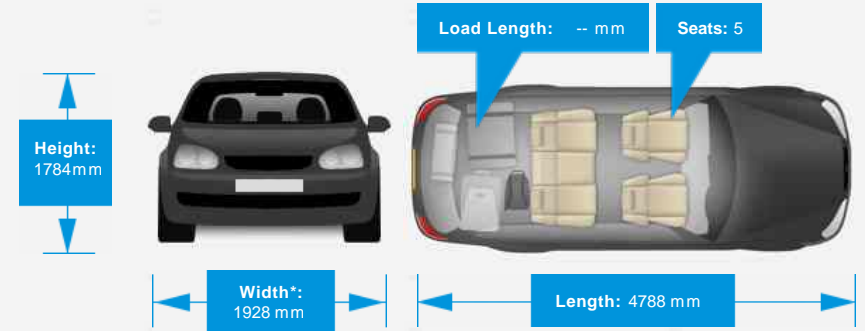

Performance & Engine

Engine: 6 Cylinders
Vee, 2720 Cc, Turbo
Charged, DOHC

Driven Wheels: All -

Permanent

Gears: 6

Weights & Measures

Doors: 5

*Including mirrors

Safety

NCAP Adult Rating: ★★★★★
NCAP Child Rating: No Data
NCAP Pedestrian Rating: ★
NCAP Safety Assist: No Data
NCAP Overall Rating: No Data