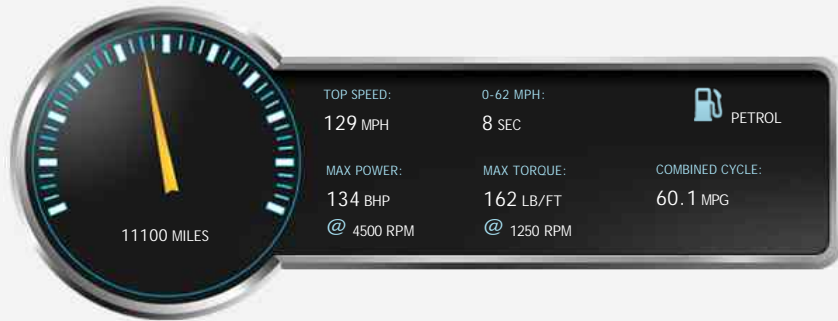

### Vehicle Description

*Black with Part Leather Trim. SPECIFICATION INCLUDES : 1.5 petrol engine, six speed manual gearbox, start/stop, keyless engine start, fogs, 16 inch alloy wheels, Chili Pack, front sports seats, traction control, multi function steering wheel, cruise control, multi media connectivity, bluetooth, computer, DAB radio, auto head lights, dual zone digital climate A/C, switchable passenger airbag, isofix, cup holders. OTHER INFORMATION : hpi clear, one owner, 11/19 mot, FSH, serviced at 6k and 11k miles, warranty options, 2x keys. Good performance, up to 70mpg economy and super low 20pa road tax band. A superb modern hatch back. PORTFIELD CAR SALES OFFER A WIDE RANGE OF FINANCE OPTIONS TO SUIT YOUR BUDGET AND TO FIT ALL CIRCUMSTANCES. APPLY TODAY AND LET US USE OUR 30 YEARS EXPERIENCE IN THE FINANCE INDUSTRY TO OBTAIN THE BEST DEAL FOR YOU SUBJECT TO STATUS. PART EXCHANGE WELCOME, EXTENDED NATIONWIDE WARRANTY PACKAGES, DRIVE AWAY INSURANCE SUBJECT TO STATUS, NATIONWIDE DELIVERY*

## Performance & Engine

Engine: 3 Cylinders In Line, 1499 Cc, Turbo Charged, DOHC

Driven Wheels: Front

Gears: 6