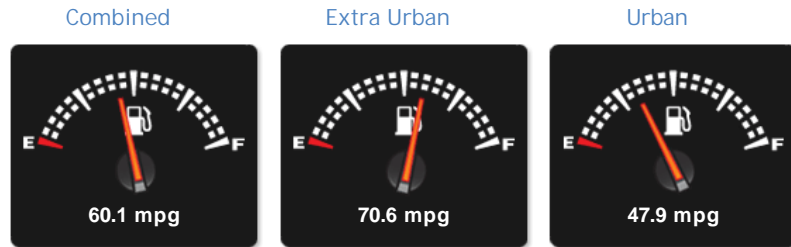

Fuel Economy

Running Costs