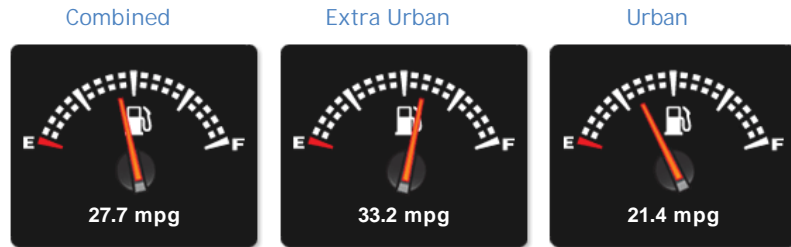

Fuel Economy

Running Costs