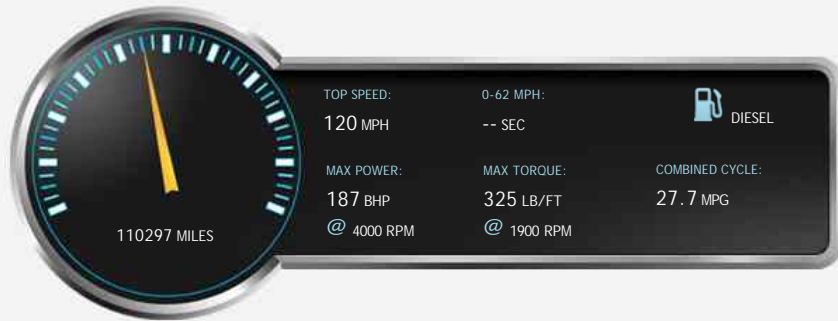

Performance & Engine