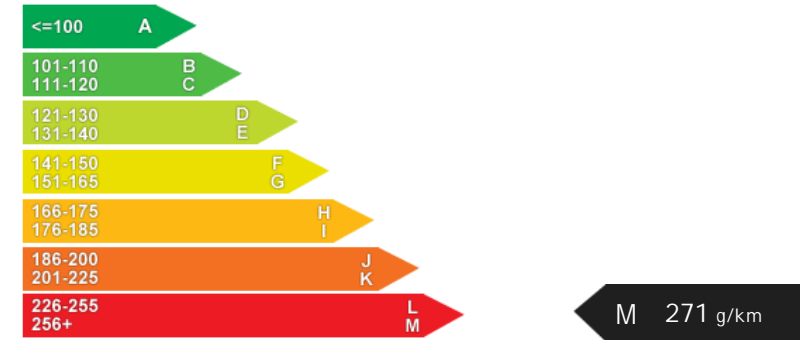

CO₂ emission figure (g/km)

VED band and CO₂