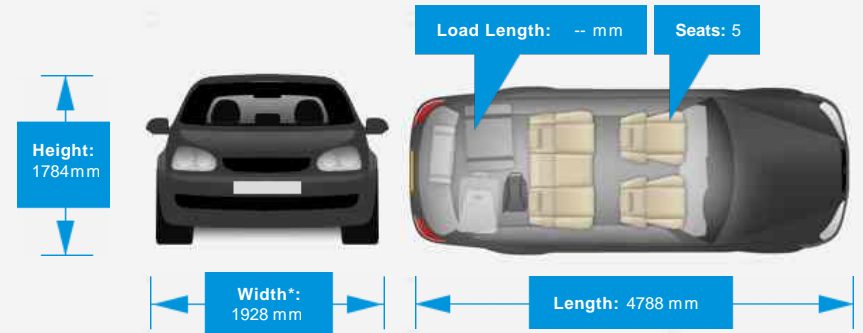

Opening Hours: Mon - Thu 10am - 6pm | Fri - Sat 10am - 7pm | Sun 11am - 5pm

Performance & Engine

Weights & Measures

*Including mirrors

Safety

NCAP Adult Rating:	★★★★★
NCAP Child Rating:	No Data
NCAP Pedestrian Rating:	★
NCAP Safety Assist:	No Data
NCAP Overall Rating:	No Data