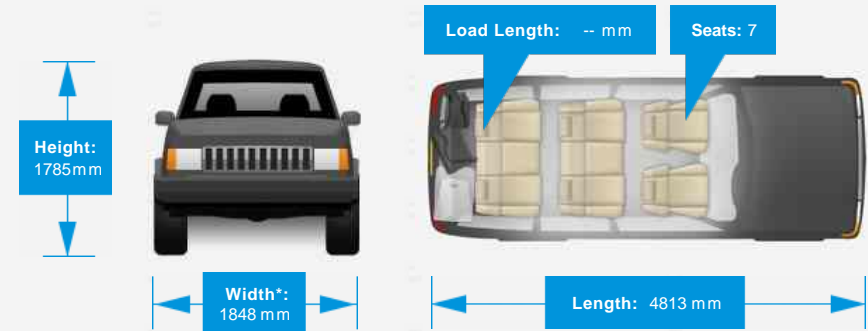

Driven Wheels: All -

Gears: 5

Selected

Weights & Measures

*Including mirrors

Safety

NCAP Adult Rating: No Data
NCAP Child Rating: No Data
NCAP Pedestrian Rating: No Data
NCAP Safety Assist: No Data
NCAP Overall Rating: No Data