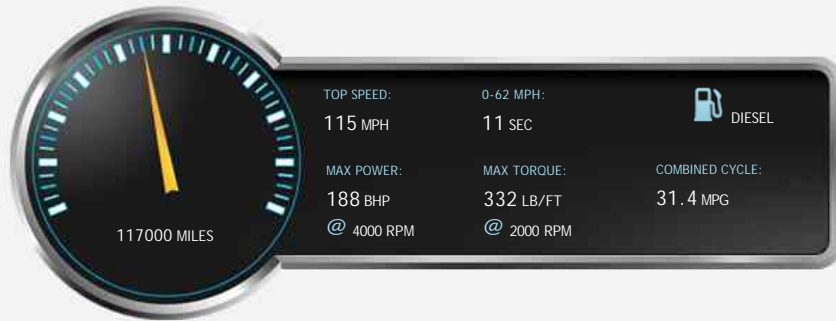

Nissan Pathfinder DCI TEKNA

£8,980

General Info

Engine:	2.5 Diesel Automatic
Price:	£8,980
Body Type:	5 Dr 4x4
Owners:	2
Mileage:	117,000
Reg Date:	April 2010 (10)
Colour:	Black

Vehicle Features

Not Specified

Vehicle Description

STUNNING PATHFINDER TOP-SPEC TEKNA MODEL FINISHED IN BLACK WITH FULLY UNMARKED LEATHER. FACTORY FITTED HIGH SPEC: AUTOMATIC, 7 SEATER, SATNAV - TOUCH SCREEN, REVERSING CAMERA, BLUETOOTH PHONE CONNECTIVITY, FULL LEATHER, HEATED SEATS, MEMORY PRESETS, HDD MUSIC BOX, KEYLESS ENTRY, KEYLESS START, ELECTRIC SUNROOF SLIDING/TILT, POWER FOLDING MIRRORS, DIAMOND CUT ALLOYS, GOOD TYRES ALL ROUND, SIDE STEPS, ROOF RAILS, PRIVACY GLASS, TOWBAR, CRUISE CONTROL, AIRCON, DUAL CLIMATE CONTROL, MULTI FUNCTION STEERING WHEEL, SUPER SELECT 4WD AND 2WD MODES + MORE. DOCUMENTED SERVICE HISTORY, LONG MOT UNTIL MARCH 2020, HPI CLEAR, ALL BOOK PACKS, TWO KEYS. PURCHASE FROM HOME, COLLECT IN STORE: Receive a guaranteed part exchange value and finance pre-approval before leaving home same-day finance arranged. Ready to drive away.

Driven Wheels: All -

Gears: 5

Selected

Weights & Measures

*Including mirrors

Safety

NCAP Adult Rating: No Data
NCAP Child Rating: No Data
NCAP Pedestrian Rating: No Data
NCAP Safety Assist: No Data
NCAP Overall Rating: No Data