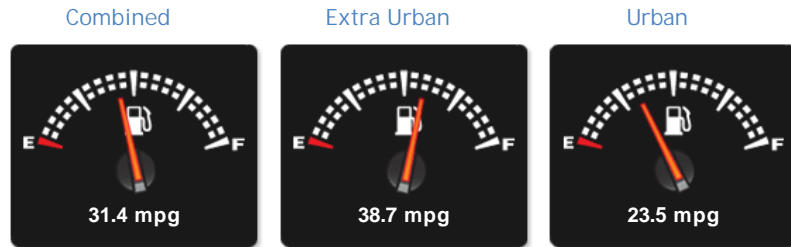

Fuel Economy

Running Costs