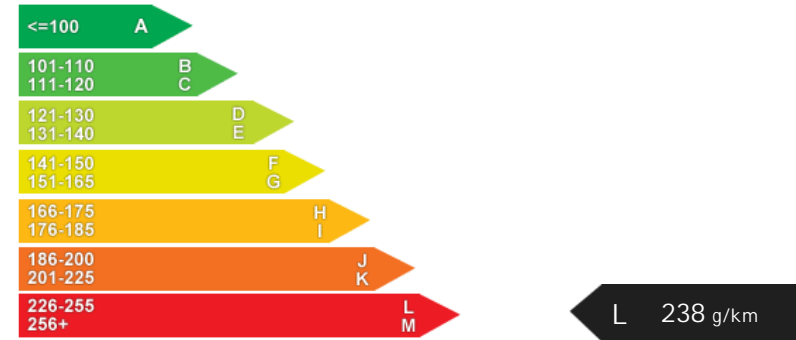

CO₂ emission figure (g/km)

VED band and CO₂