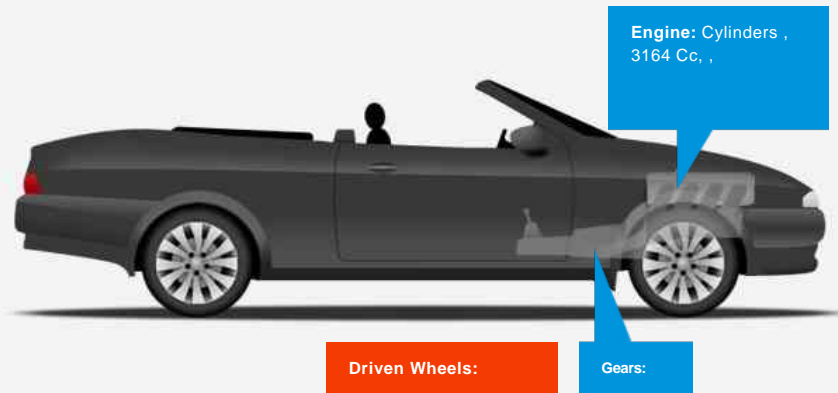

Performance & Engine