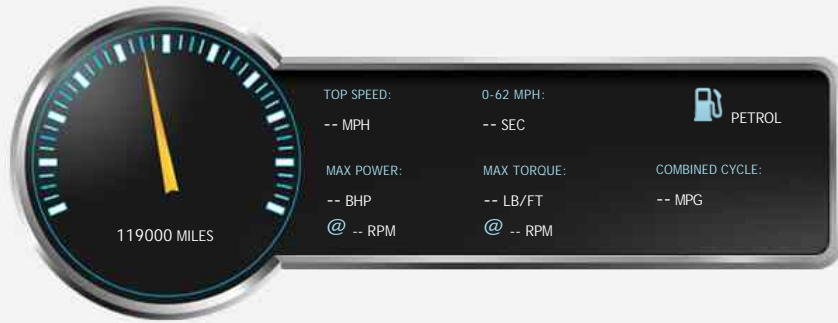

Performance & Engine