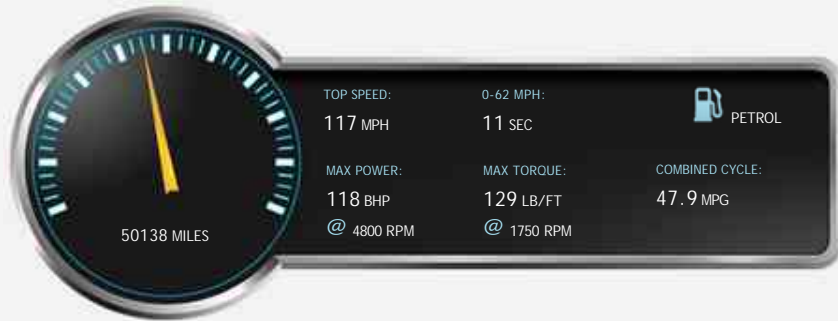

Vauxhall Meriva 1.4 SE 5dr

£6,999

General Info

Engine:	1.4 Petrol Manual
Price:	£6,999
Body Type:	5 Dr MPV
Owners:	1
Mileage:	50,138
Reg Date:	February 2016 (65)
Colour:	YA65ZFG

Vehicle Features

➤ 1 private owner FSH	➤ Alloy Wheels
➤ Anti-Lock Brakes	➤ Cruise Control
➤ Electric Windows	➤ Full Main Dealer Service History
➤ Multi Function Steering Wheel	➤ Radio CD
➤ Split Folding Rear Seats	➤ Traction Control
➤ Half Leather Trim	➤ Multiple Airbags
➤ Parking Sensors	

Vehicle Description

Service History

- 23/12/2016 14,392 miles
Evans Halshaw Vauxhall Horsforth
- 12/10/2017 28,217 miles
Evans Halshaw Vauxhall Horsforth
- 31/07/2018 40,532 miles
Evans Halshaw Vauxhall Horsforth

John Peat Motors, East Road, Sleaford, Lincolnshire, NG34 7EQ
Tel: 01529 303 222 - Web: www.johnpeatmotors.co.uk

Opening Hours: Mon - Fri 8am - 6pm | Sat 8am - 5pm Workshop 8am to 12pm | Sun Closed

Whilst every effort is made to represent details accurately on our Web Site, variations, errors or omissions may occur and so the information contained herewith does not constitute an offer for sale of any particular vehicle, accessory or specification. Customers are advised to contact us to confirm vehicle features & details

Performance & Engine

Engine: 4 Cylinders
In Line, 1364 Cc,
Turbo Charged,
DOHC

Weights & Measures

*Including mirrors

Safety

NCAP Adult Rating: No Data
NCAP Child Rating: No Data
NCAP Pedestrian Rating: No Data
NCAP Safety Assist: No Data
NCAP Overall Rating: No Data