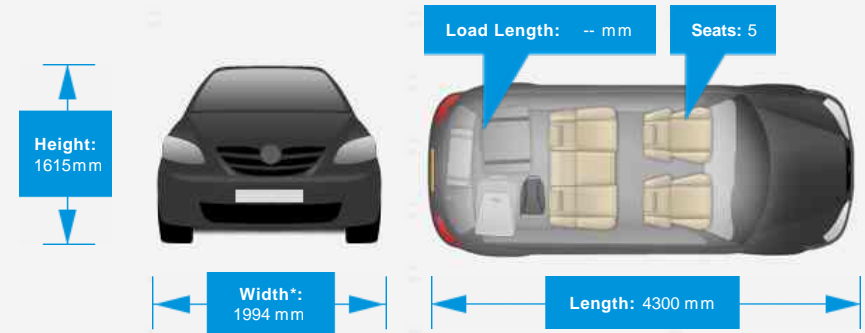

Performance & Engine

Engine: 4 Cylinders
In Line, 1364 Cc,
Turbo Charged,
DOHC

Weights & Measures

*Including mirrors

Safety

NCAP Adult Rating: No Data
NCAP Child Rating: No Data
NCAP Pedestrian Rating: No Data
NCAP Safety Assist: No Data
NCAP Overall Rating: No Data