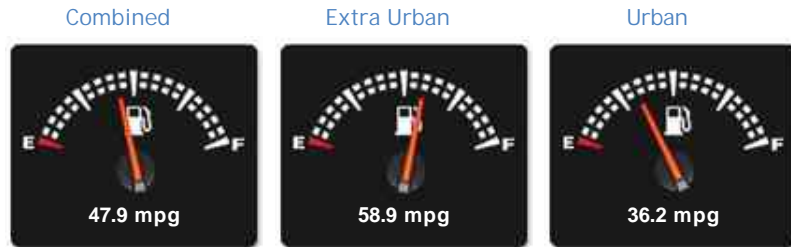

Fuel Economy

Running Costs