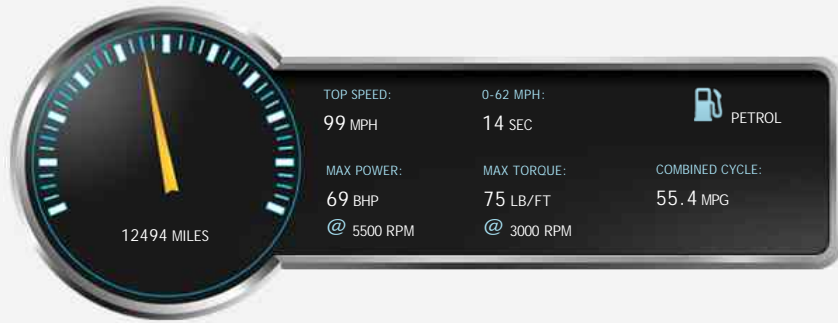

Fiat Panda 1.2 Easy 5dr

£5,999

General Info

Engine:	1.2 Petrol Manual
Price:	£5,999
Body Type:	5 Dr Hatchback
Owners:	1
Mileage:	12,494
Reg Date:	March 2016 (16)
Colour:	KP16NHO

Vehicle Features

- 1 private owner FSH
- Anti-Lock Brakes
- Full Main Dealer Service History
- Power Assisted Steering
- Air Conditioning
- Electric Windows
- Multiple Airbags
- Split Folding Rear Seats

Vehicle Description

Service History

1. 09/03/2017 3,121 miles
Rockingham Cars Ltd
2. 27/03/2018 8,085 miles
Rockingham Cars Ltd

John Peat Motors, East Road, Sleaford, Lincolnshire, NG34 7EQ
Tel: 01529 303 222 - Web: www.johnpeatmotors.co.uk

Performance & Engine

Engine: 4 Cylinders
In Line, 1242 Cc,
Naturally Aspirated,
SOHC

Driven Wheels: Front

Gears: 5

Weights & Measures

Doors: 5

*Including mirrors

Safety