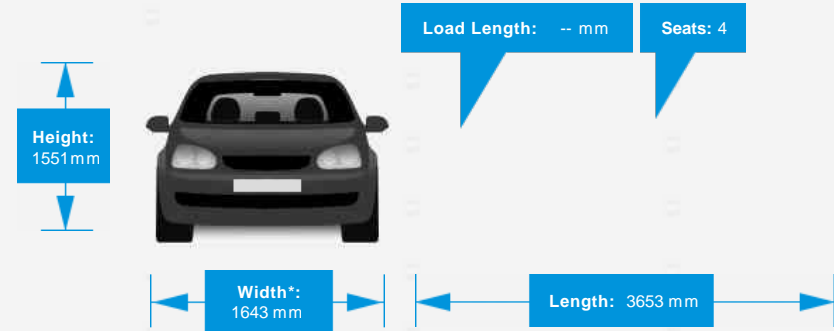

Performance & Engine

Engine: 4 Cylinders
In Line, 1242 Cc,
Naturally Aspirated,
SOHC

Driven Wheels: Front

Gears: 5

Weights & Measures

Doors: 5

*Including mirrors

Safety