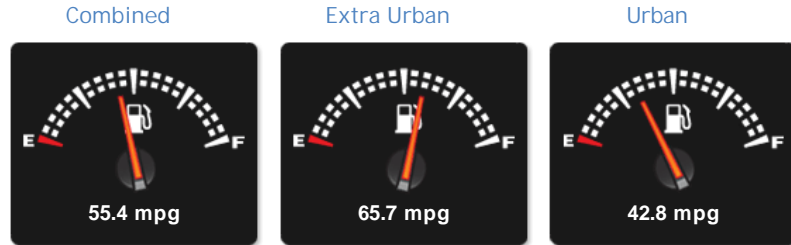

Fuel Economy

Running Costs