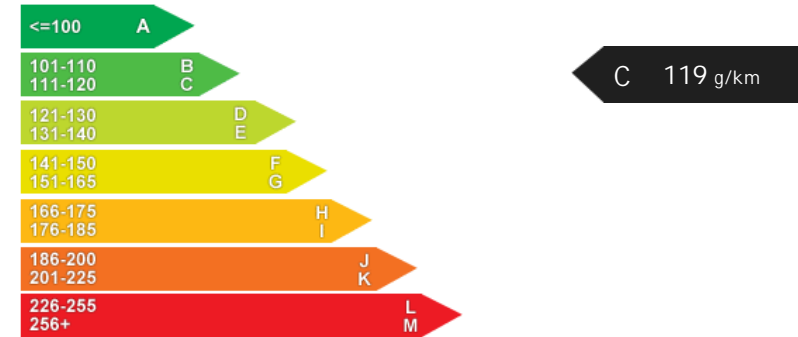

Performance & Engine

Engine: 4 Cylinders
In Line, 1242 Cc,
Naturally Aspirated,
SOHC

Driven Wheels: Front

Gears: 5

Weights & Measures

Doors: 5

*Including mirrors

Safety

NCAP Adult Rating: No Data
NCAP Child Rating: No Data
NCAP Pedestrian Rating: No Data
NCAP Safety Assist: No Data
NCAP Overall Rating: No Data

Fuel Economy

Running Costs

CO₂ emission figure (g/km)

VED band and CO₂