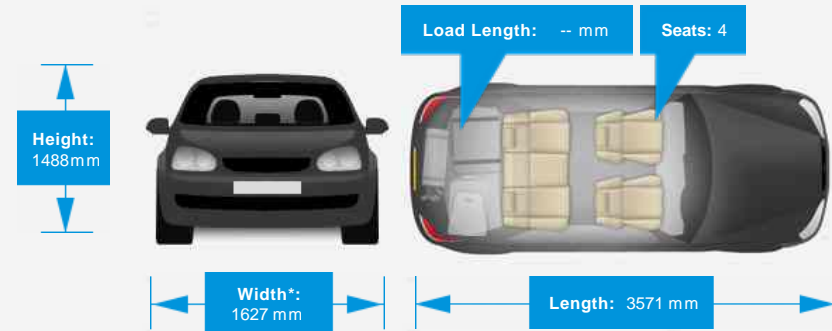

Performance & Engine

Driven Wheels: Front

Gears: 5

Weights & Measures

Doors: 3

*Including mirrors

Safety

NCAP Adult Rating: No Data
NCAP Child Rating: No Data
NCAP Pedestrian Rating: No Data
NCAP Safety Assist: No Data
NCAP Overall Rating: No Data