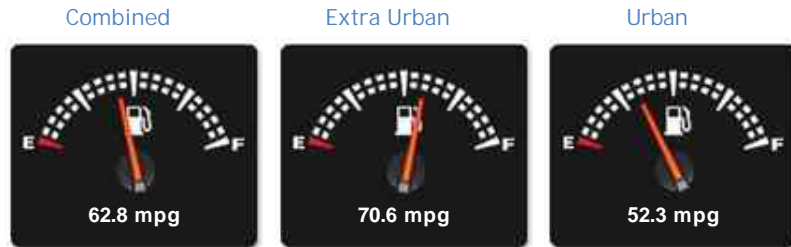

Fuel Economy

Running Costs