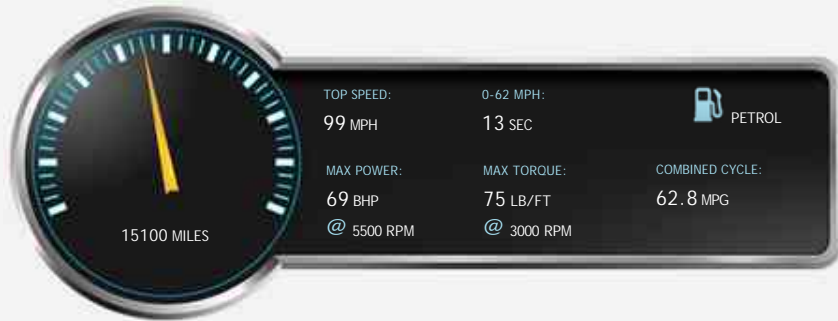

Fiat 500 1.2 Lounge Dualogic 3dr Auto

Sold

General Info

Engine:	1.2 Petrol Automatic
Price:	Sold
Body Type:	3 Dr Hatchback
Owners:	
Mileage:	15,100
Reg Date:	November 2015 (65)
Colour:	Mint Green

Vehicle Features

Not Specified

Vehicle Description

Mint Green with Tartan Effect Cloth Seats. SPECIFICATION INCLUDES : face lift version, 1.2 petrol engine, dualogic auto gearbox, alloy wheels, front fogs, rear parking sensors, glass panoramic roof, embossed seats, embossed dash, multi function steering wheel, colour touch screen interface with UConnect, bluetooth, media connectivity, computer, switchable City steering, traction control, isofix, cup holders. OTHER INFORMATION : hpi clear, one owner, 11/19 mot, FFSH, serviced at 4k, 8k and 13k miles, warranty options, 2x keys. Low insurance, up to 70mpg economy and super low 20pa road tax band. A lovely low mileage example. PORTFIELD CAR SALES OFFER A WIDE RANGE OF FINANCE OPTIONS TO SUIT YOUR BUDGET AND TO FIT ALL CIRCUMSTANCES. APPLY TODAY AND LET US USE OUR 30 YEARS EXPERIENCE IN THE FINANCE INDUSTRY TO OBTAIN THE BEST DEAL FOR YOU SUBJECT TO STATUS. PART EXCHANGE WELCOME, EXTENDED NATIONWIDE WARRANTY PACKAGES, DRIVE AWAY INSURANCE SUBJECT TO STATUS, NATIONWIDE DELIVERY

Portfield Car Sales, Station Approach, Fairmile Road, Christchurch, Dorset, BH23 2LJ

Tel: 01202 474788 - Web: www.portfieldcarsales.co.uk

Opening Hours: Mon - Fri 9am - 5:30pm | Sat 9am - 5pm | Sun 10am - 3pm

Performance & Engine

Driven Wheels: Front

Gears: 5

Weights & Measures

Doors: 3

*Including mirrors

Safety

NCAP Adult Rating: No Data
NCAP Child Rating: No Data
NCAP Pedestrian Rating: No Data
NCAP Safety Assist: No Data
NCAP Overall Rating: No Data