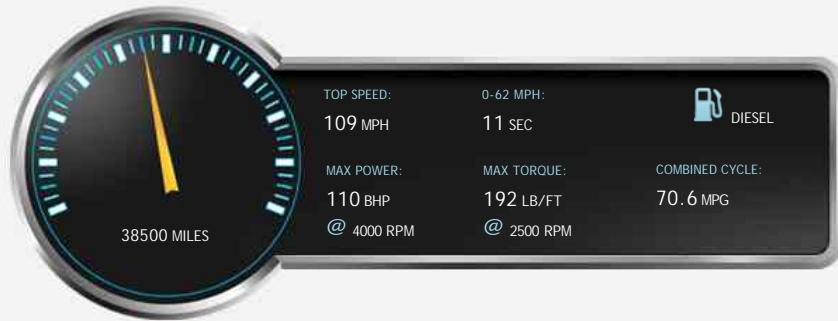

## General Info

Engine:	1.5 Diesel Manual
Price:	Sold
Body Type:	5 Dr Hatchback
Owners:	2
Mileage:	38,500
Reg Date:	January 2016 (65)
Colour:	Grey

## Performance & Engine

Driven Wheels: Front

Gears: 6