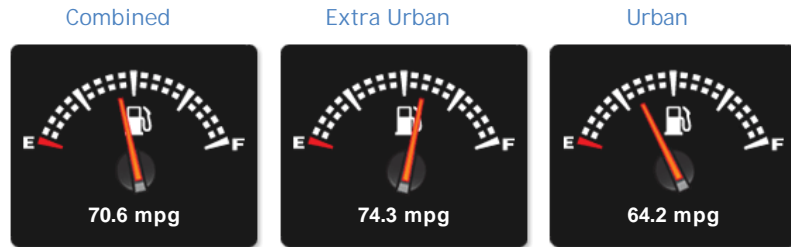

Fuel Economy

Running Costs