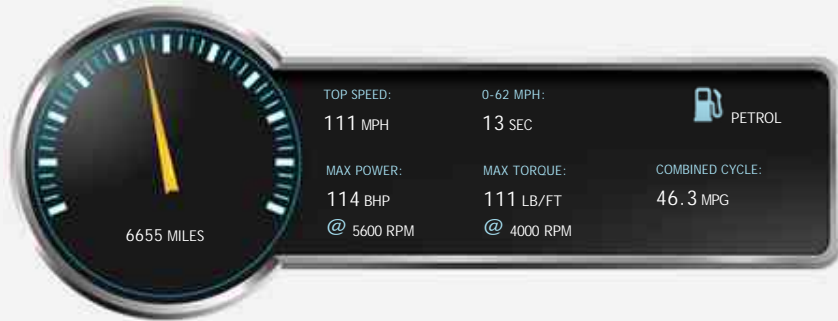

Performance & Engine

Driven Wheels: All -

Permanent

Gears: 6

Weights & Measures

Doors: 5

*Including mirrors

Safety