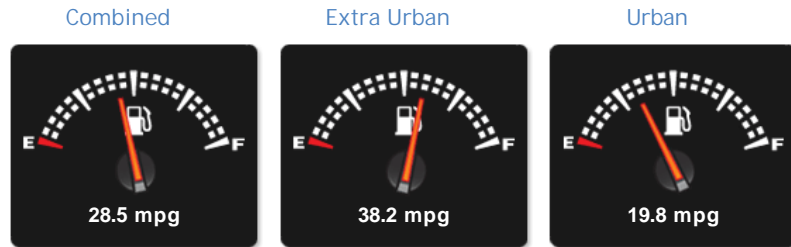

Fuel Economy

Running Costs