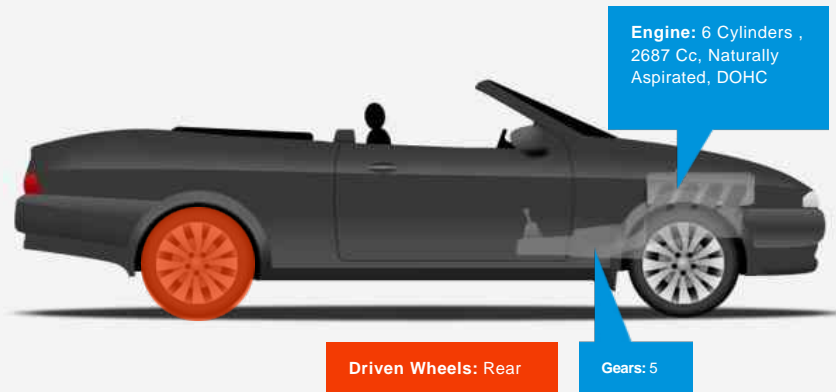

Performance & Engine