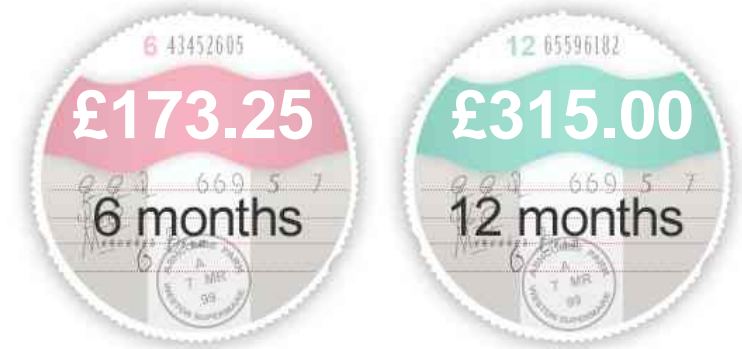

### General Info

Engine:	2.7 Petrol Manual
Price:	£5,899
Body Type:	2 Dr Convertible
Owners:	7
Mileage:	63,600
Reg Date:	March 2001 ( )
Colour:	blue

### Vehicle Description

*This out standing example comes with 12 months mot, 12 months warranty and has an extensive service history file with all owners hand books along with stamped service book showing last service done at 62140 miles plus has a file containing old mots and repair invoices that show how well this Porsche has been maintained. Finished in stunning lapis blue coach work with contrasting grey interior which looks and drives amazing Buy with confidence from us as we have 25 years experience in the motor trade. We aim to find cars for our customers that we would be happy to drive ourselves. Finance Available and Part Exchange is always welcome. , please contact tony 07957313221*

## Insurance & Security

Road Tax

Insurance Group  
(1-20)

Security

Immobiliser

Euro Status