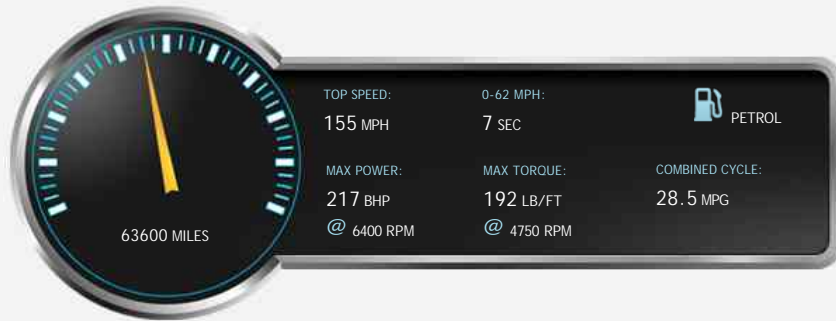

Performance & Engine