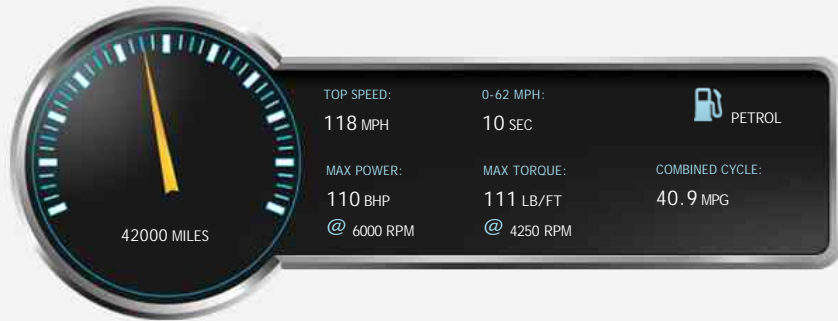

Performance & Engine