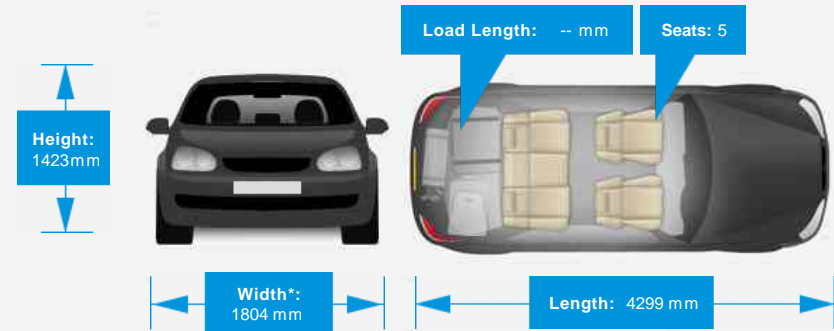

Performance & Engine

Engine: 4 Cylinders In Line, 1598 Cc, Naturally Aspirated, DOHC

Driven Wheels: Front

Gears: 6

Weights & Measures

Doors: 5

*Including mirrors

Safety