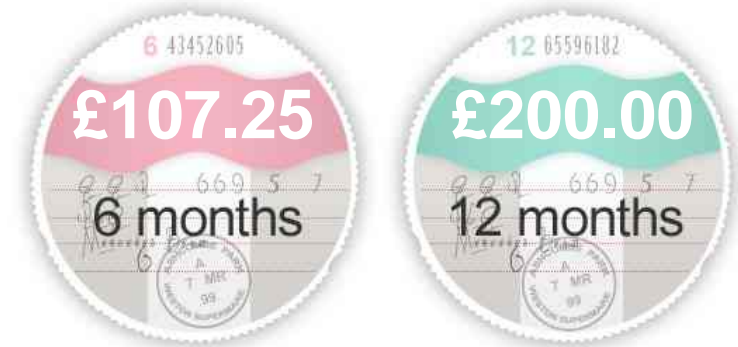

Vehicle Description

2014 Used Renault Megane Knight edition VVT cars for sale in Ely near Cambridge, Cambridgeshire. In blue this used Renault Megane Knight edition VVT car, 1.6L, Manual, petrol, hatchback, with 42,000 miles on the clock is another fine example of what's available from used car dealers, Criteria Cars (UK) Ltd, Ely near Cambridge, Cambridgeshire.

Service history. Price to include a pre delivery inspection and a Full MOT.

We have up to 50 cars in stock. Our cars are all Experian Autocheck Clear and valeted to the very highest standards. As an AA dealer, all of our cars are offered with 12 months free AA breakdown cover and warranty options from 3 months to 3 years. Driver, Driver+ and our new 'Superior' warranty which also covers wear and tear. We can arrange a suitable finance package for you. (subject to status). debit cards

Insurance & Security

Road Tax

Insurance Group
(1-20)

Security

Immobiliser

Euro Status