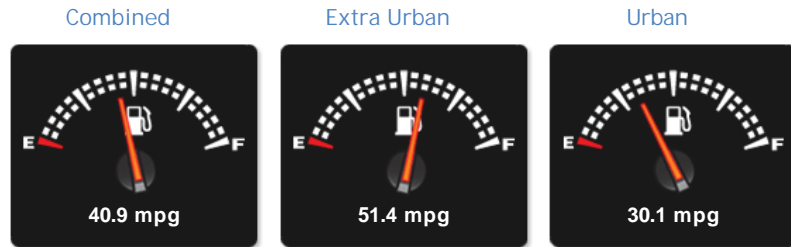

Fuel Economy

Running Costs