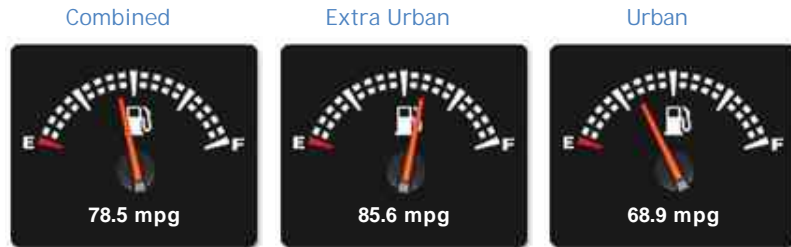

Fuel Economy

Running Costs