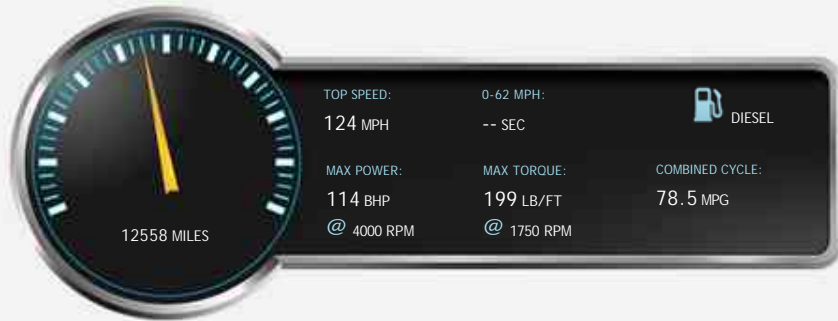

Performance & Engine