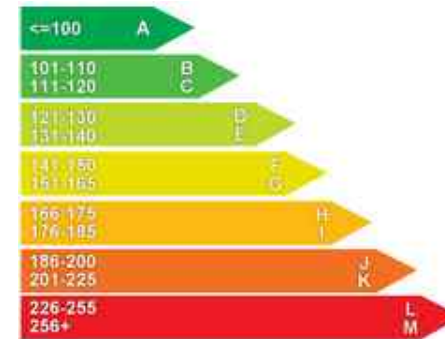

Subaru Outback I SE PREMIUM

£31,450

General Info

Engine:	2.5 Petrol Automatic
Price:	£31,450
Body Type:	5 Dr Estate
Owners:	1
Mileage:	10
Reg Date:	March 2019 (19)
Colour:	Ice Silver

Vehicle Features

- > 18inch Alloy Wheels
- > Alarm
- > Anti-Lock Brakes
- > Automatic Headlamp Operation
- > Bluetooth Connectivity
- > Climate Control
- > Curtain Airbags
- > Air Conditioning
- > Alloy Wheels
- > Bluetooth & USB Connectivity
- > Blindspot Monitoring
- > Central Locking
- > Cruise Control

Weights & Measures

*Including mirrors

Safety

NCAP Adult Rating: No Data
NCAP Child Rating: No Data
NCAP Pedestrian Rating: No Data
NCAP Safety Assist: No Data
NCAP Overall Rating: No Data

Fuel Economy

Running Costs

CO₂ emission figure (g/km)

100 l/100 km

Insurance & Security

Road Tax

Insurance Group
(1-20)

Security

Immobiliser

Euro Status