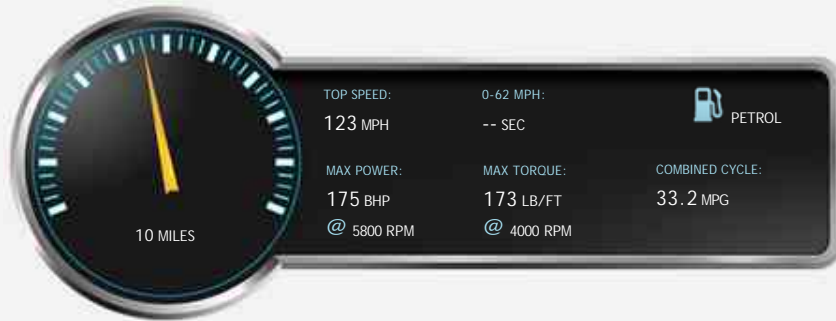

Subaru Outback I SE PREMIUM

£31,450

General Info

Engine:	2.5 Petrol Automatic
Price:	£31,450
Body Type:	5 Dr Estate
Owners:	1
Mileage:	10
Reg Date:	March 2019 (19)
Colour:	Ice Silver

Vehicle Features

- > 18inch Alloy Wheels
- > Alarm
- > Anti-Lock Brakes
- > Automatic Headlamp Operation
- > Bluetooth Connectivity
- > Climate Control
- > Curtain Airbags
- > Air Conditioning
- > Alloy Wheels
- > Bluetooth & USB Connectivity
- > Blindspot Monitoring
- > Central Locking
- > Cruise Control

Weights & Measures

*Including mirrors

Safety

NCAP Adult Rating: No Data
NCAP Child Rating: No Data
NCAP Pedestrian Rating: No Data
NCAP Safety Assist: No Data
NCAP Overall Rating: No Data

Fuel Economy

Running Costs

CO₂ emission figure (g/km)

100 l/100 km

Insurance & Security

Road Tax

Insurance Group
(1-20)

Security

Immobiliser

Euro Status