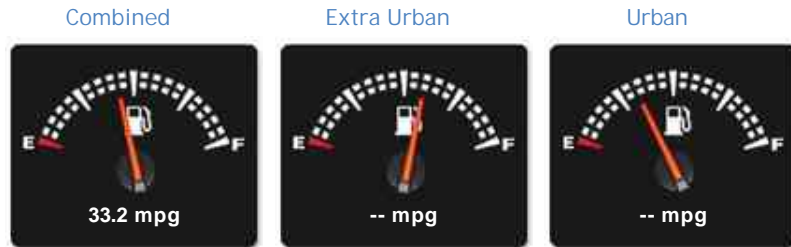

Subaru Outback I SE PREMIUM

£31,450

General Info

Engine:	2.5 Petrol Automatic
Price:	£31,450
Body Type:	5 Dr Estate
Owners:	1
Mileage:	10
Reg Date:	March 2019 (19)
Colour:	Ice Silver

Vehicle Features

- > 18inch Alloy Wheels
- > Alarm
- > Anti-Lock Brakes
- > Automatic Headlamp Operation
- > Bluetooth Connectivity
- > Climate Control
- > Curtain Airbags
- > Air Conditioning
- > Alloy Wheels
- > Bluetooth & USB Connectivity
- > Blindspot Monitoring
- > Central Locking
- > Cruise Control

Weights & Measures

*Including mirrors

Safety

NCAP Adult Rating: No Data
NCAP Child Rating: No Data
NCAP Pedestrian Rating: No Data
NCAP Safety Assist: No Data
NCAP Overall Rating: No Data

Fuel Economy

Running Costs

CO₂ emission figure (g/km)

100 l/100 km

Insurance & Security

Road Tax

Insurance Group
(1-20)

Security

Immobiliser

Euro Status