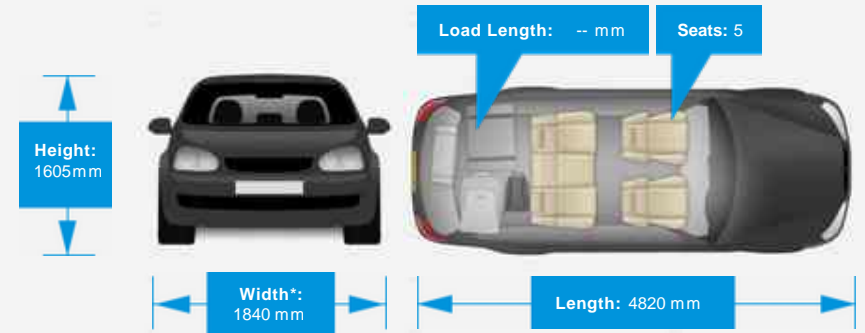

Weights & Measures

*Including mirrors

Safety

NCAP Adult Rating: No Data
NCAP Child Rating: No Data
NCAP Pedestrian Rating: No Data
NCAP Safety Assist: No Data
NCAP Overall Rating: No Data

Fuel Economy

Running Costs