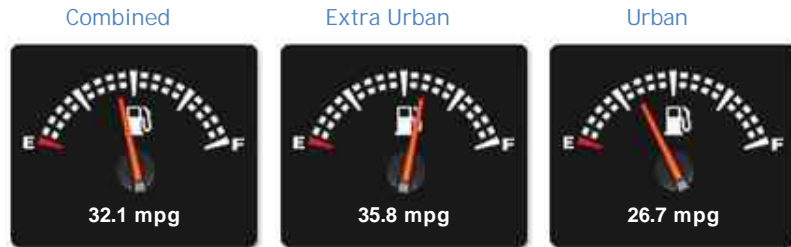

Fuel Economy

Running Costs