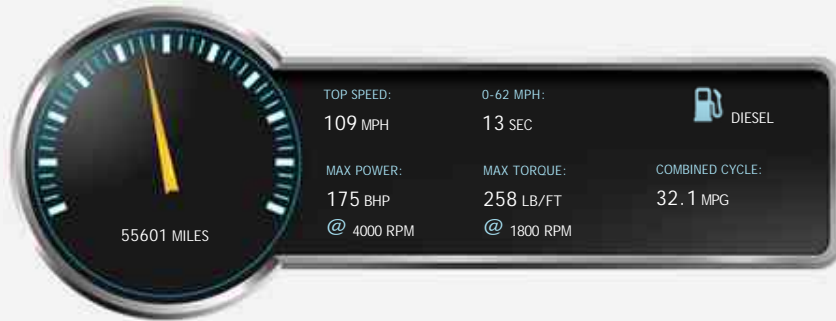

Performance & Engine