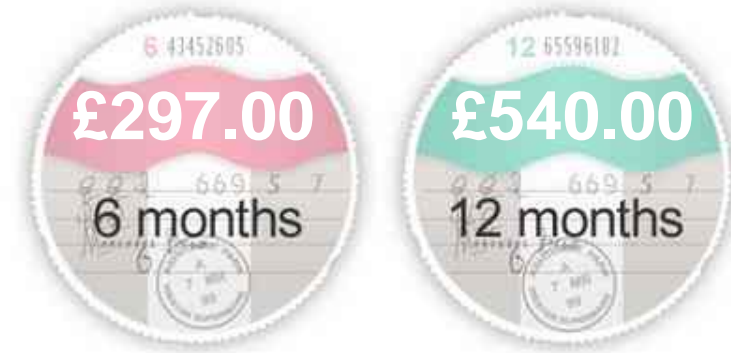

### General Info

Engine:	2.5 Diesel Automatic
Price:	£14,999
Body Type:	4 Dr Estate
Owners:	2
Mileage:	55,601
Reg Date:	June 2015 (15)
Colour:	

## Insurance & Security

Road Tax

Insurance Group  
(1-20)

Security

Immobiliser

Euro Status