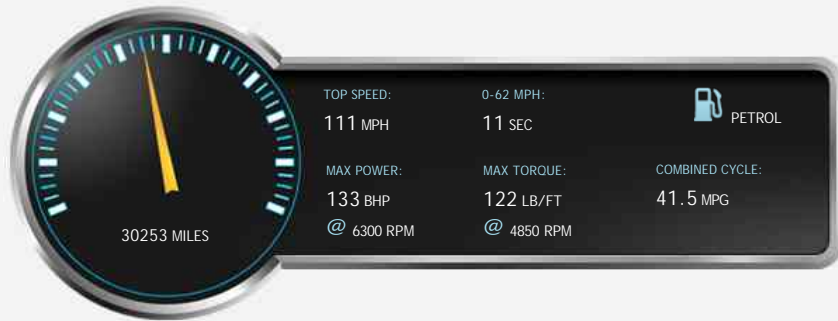

Performance & Engine