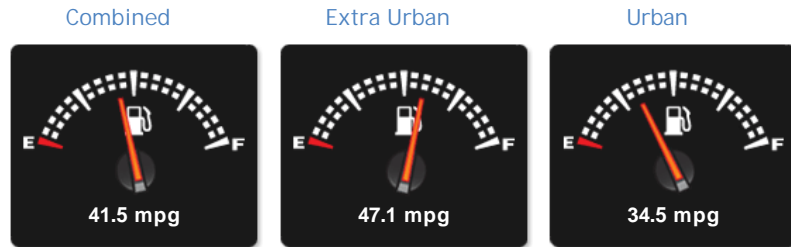

Fuel Economy

Running Costs