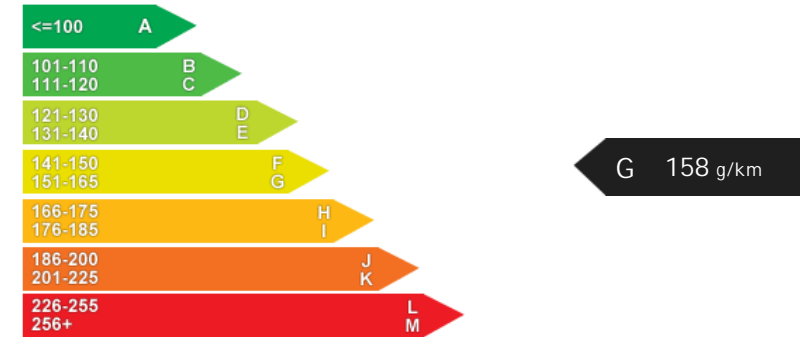

CO₂ emission figure (g/km)

VED band and CO₂