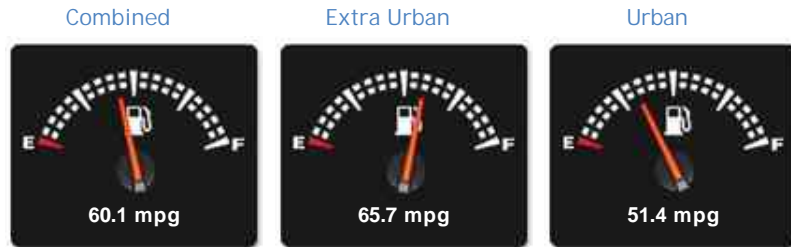

£19,999

AA

You're In Safe Hands

This dealer has signed our Dealer Promise

General Info

Engine:	2.0 Diesel Automatic
Price:	£19,999
Body Type:	5 Dr Estate
Owners:	2
Mileage:	30,207
Reg Date:	June 2017 (17)
Colour:	

Performance & Engine

Weights & Measures

*Including mirrors

Safety

NCAP Adult Rating: No Data
NCAP Child Rating: No Data
NCAP Pedestrian Rating: No Data
NCAP Safety Assist: No Data
NCAP Overall Rating: No Data

Fuel Economy

Running Costs

CO₂ emission figure (g/km)

Per 100g

Insurance & Security

Road Tax

Insurance Group
(1-50)

Alarm