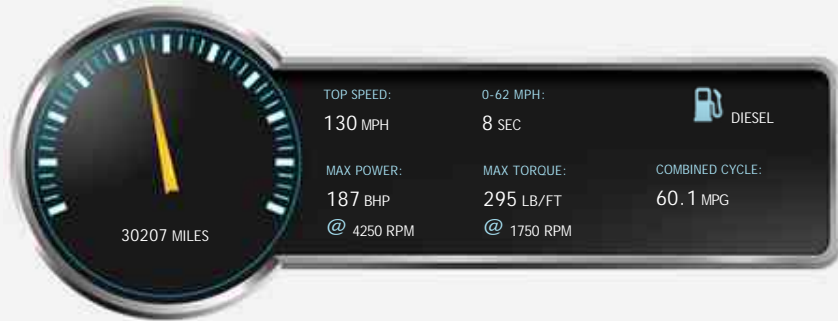

Performance & Engine