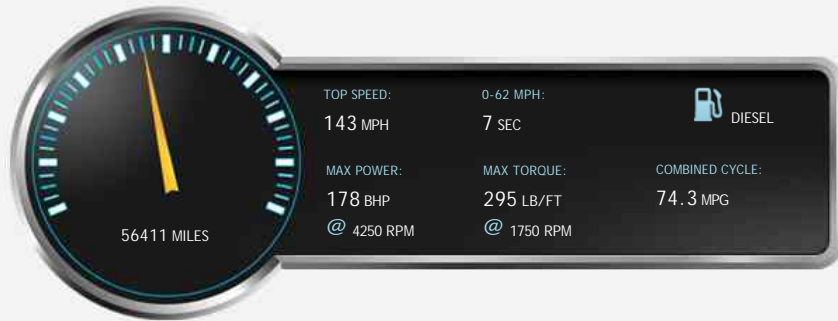

Performance & Engine