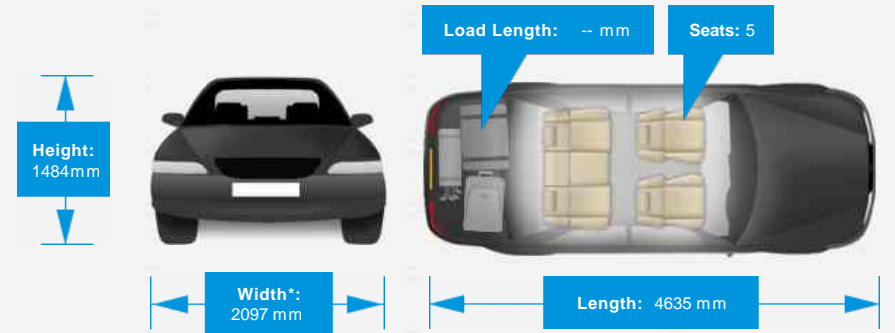

Weights & Measures