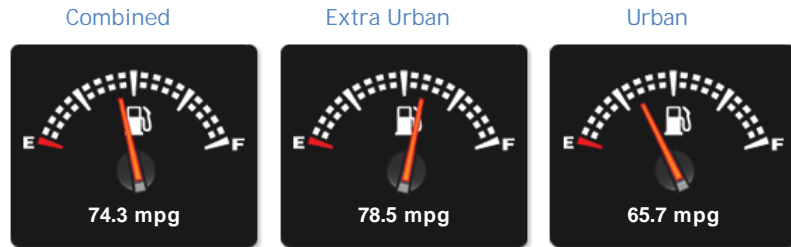

Fuel Economy

Running Costs