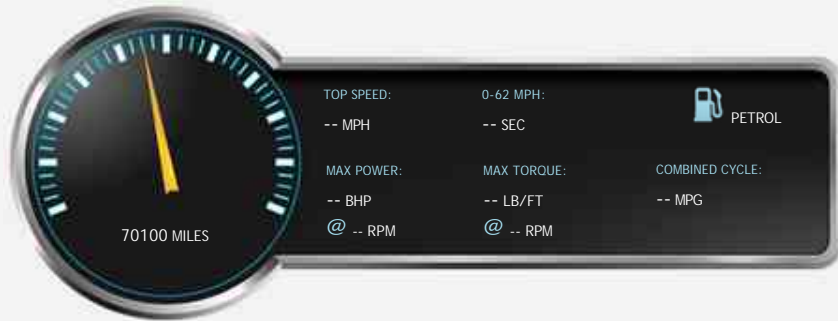

Performance & Engine