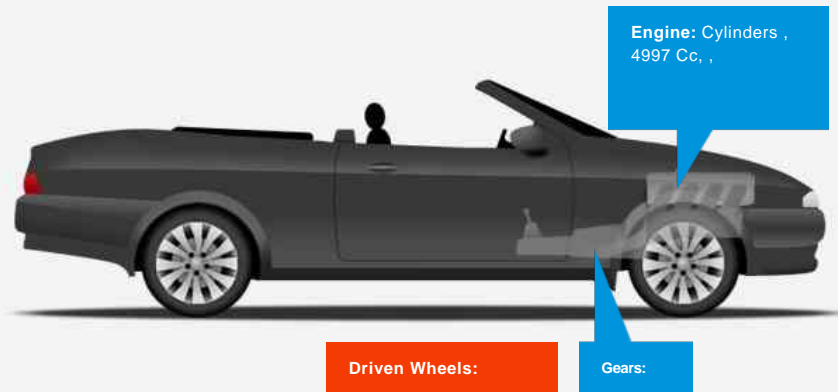

Vehicle Features

Not Specified

Vehicle Description

Rare and superbly updated Chimaera 500. This car has power steering, air conditioning and heated seats. This car has recently had over £6,000 spent on refurbishment and updating including, Outriggers replaced, Gearbox overhaul, New Veneer dash, Front Gaz Gold dampers and springs, new fuel pump, Headlight conversion and much more!

Opening Hours: Mon - Sun These Hours will not show

Performance & Engine

Weights & Measures

*Including mirrors

Safety

NCAP Adult Rating: No Data
NCAP Child Rating: No Data
NCAP Pedestrian Rating: No Data
NCAP Safety Assist: No Data
NCAP Overall Rating: No Data