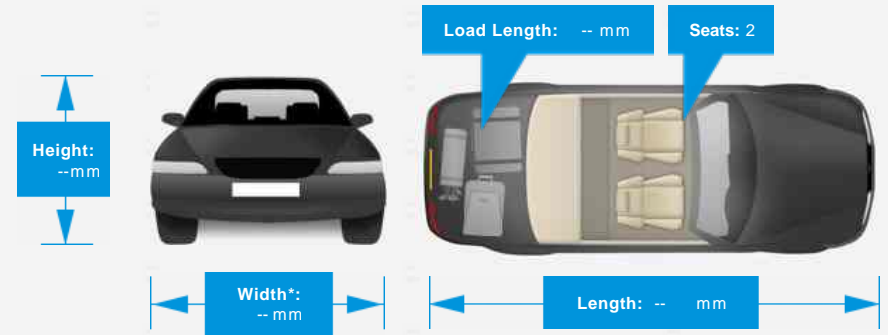

Opening Hours: Mon - Sun These Hours will not show

Performance & Engine

Weights & Measures

*Including mirrors

Safety

NCAP Adult Rating: No Data
NCAP Child Rating: No Data
NCAP Pedestrian Rating: No Data
NCAP Safety Assist: No Data
NCAP Overall Rating: No Data