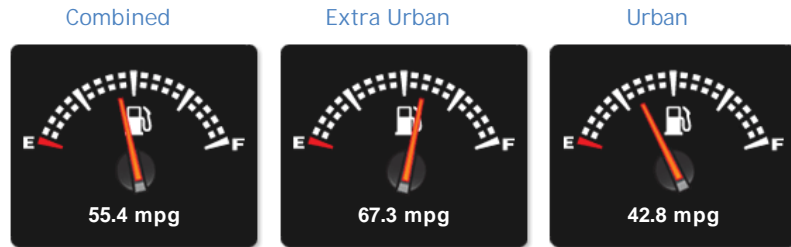

Fuel Economy

Running Costs