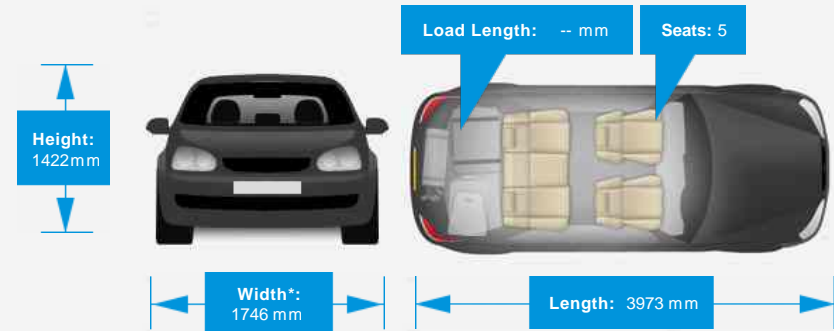

Performance & Engine

Driven Wheels: Front

Gears: 6

Weights & Measures

Doors: 5

*Including mirrors

Safety

NCAP Adult Rating: No Data
NCAP Child Rating: No Data
NCAP Pedestrian Rating: No Data
NCAP Safety Assist: No Data
NCAP Overall Rating: No Data