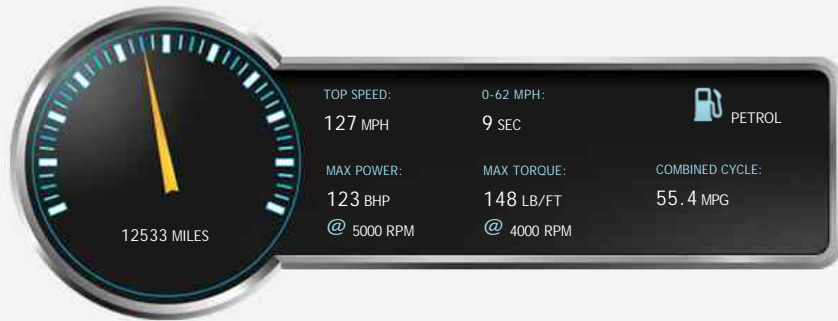

Not Specified

Vehicle Description

*Audi A1 1.4 TFSI S line Sportback (s/s) 5dr
PG16HWA 2016 (16) 12,533 miles Petrol Manual White 1 owner*

Stunning example throughout, 1 owner from new, Full Audi Service History, 2 keys, £30 Road tax, looks and drives superb!

Performance & Engine

Driven Wheels: Front

Gears: 6

Weights & Measures

Doors: 5

*Including mirrors

Safety

NCAP Adult Rating: No Data
NCAP Child Rating: No Data
NCAP Pedestrian Rating: No Data
NCAP Safety Assist: No Data
NCAP Overall Rating: No Data