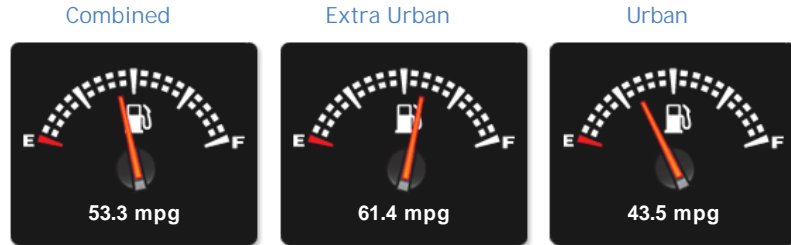

Fuel Economy

Running Costs