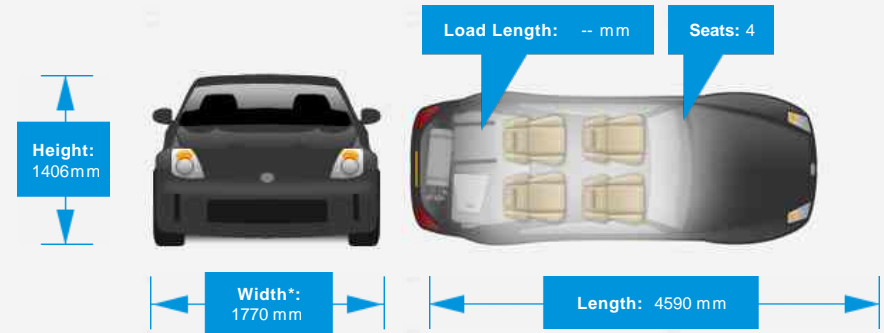

## Performance & Engine

**Engine:** 4 Cylinders In Line, 2143 Cc, Turbo Charged, DOHC

**Driven Wheels:** Rear

**Gears:** 7

## Weights & Measures

**Doors:** 2

\*Including mirrors