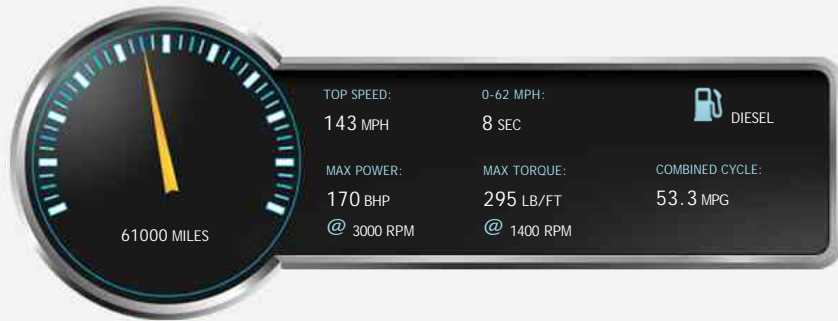

## General Info

|            |                      |
|------------|----------------------|
| Engine:    | 2.2 Diesel Automatic |
| Price:     | £10,995              |
| Body Type: | 2 Dr Coupe           |
| Owners:    | 4                    |
| Mileage:   | 61,000               |
| Reg Date:  | October 2011 (61)    |
| Colour:    | Grey                 |

## Performance & Engine

**Engine:** 4 Cylinders In Line, 2143 Cc, Turbo Charged, DOHC

**Driven Wheels:** Rear

**Gears:** 7