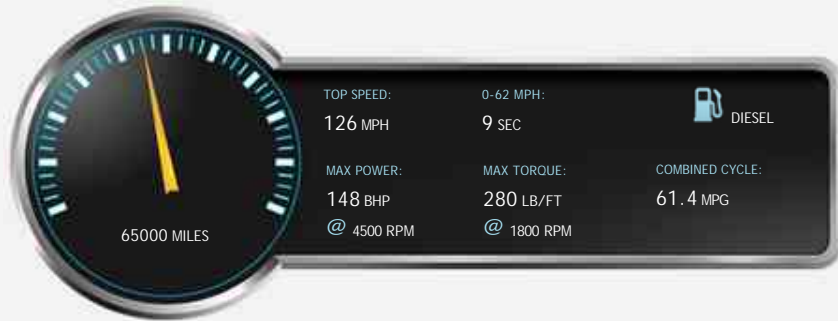

Performance & Engine