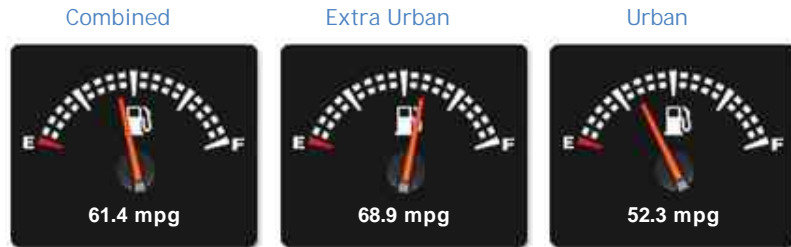

Fuel Economy

Running Costs