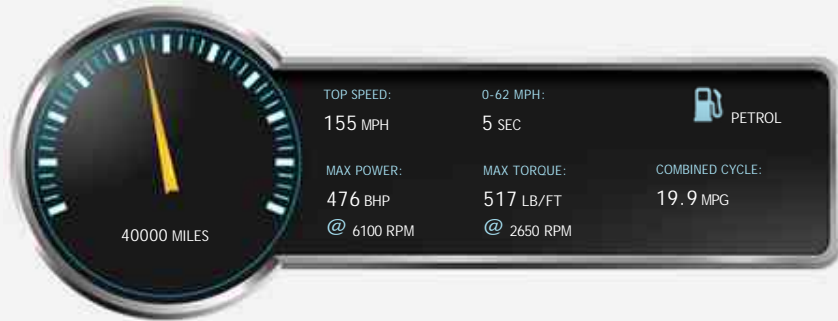

Performance & Engine