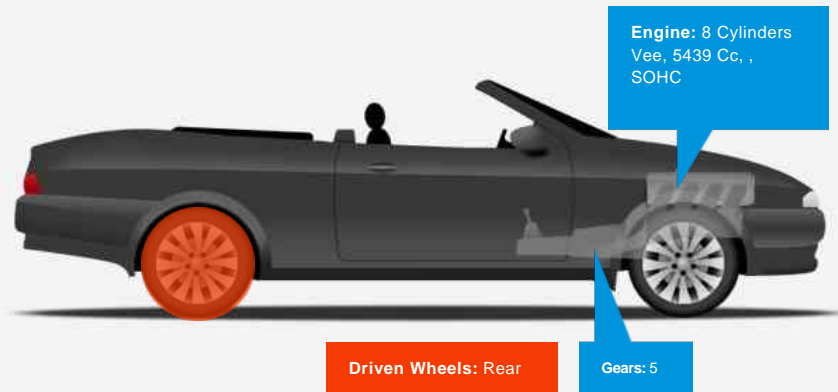

Performance & Engine