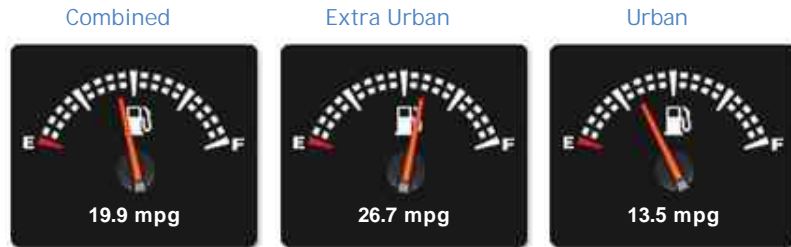

Fuel Economy

Running Costs