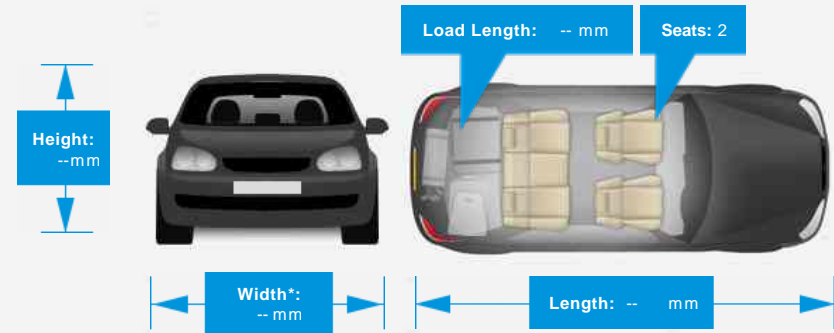

## Performance & Engine

Engine: Cylinders ,  
976 Cc ,

Driven Wheels:

Gears:

## Weights & Measures

Doors: 5

\*Including mirrors