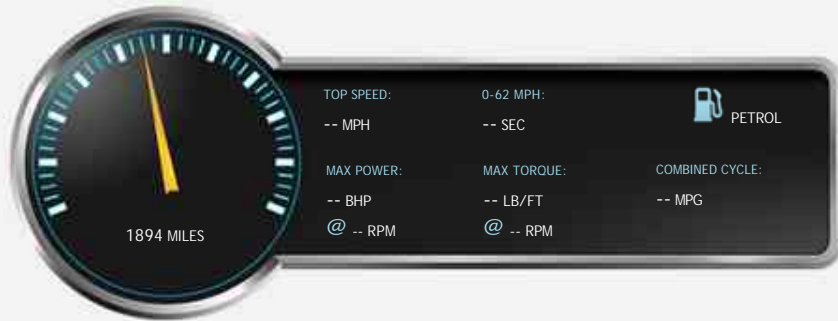

Performance & Engine