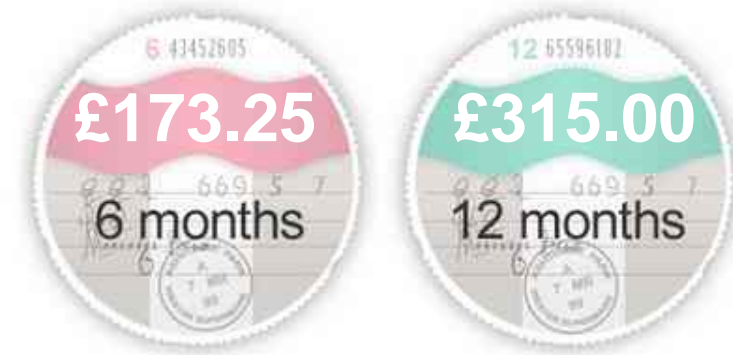

BMW M4

£36,490

General Info

Engine:	3.0 Petrol Semi-Automatic
Price:	£36,490
Body Type:	2 Dr Convertible
Owners:	1
Mileage:	23,000
Reg Date:	June 2016 (16)
Colour:	Azurite Black

Vehicle Features

- 1 Previous Owner
- 2 Keys
- Alarm
- Electric Windows
- Multiple Airbags
- Auto Dipping Rear View Mirror
- Auto-Dim Interior Mirror
- 19" M Double Spoke Alloys
- Adjustable Suspension
- Anti-Lock Brakes
- Multifunction Steering Wheel
- Air Scarf
- Auto Headlamps

Opening Hours: Mon - Fri 9am - 6pm | Sat 9:30am - 5pm | Sun Call for an appointment.

Performance & Engine

Weights & Measures

*Including mirrors

Safety

NCAP Adult Rating: No Data
NCAP Child Rating: No Data
NCAP Pedestrian Rating: No Data
NCAP Safety Assist: No Data
NCAP Overall Rating: No Data

Fuel Economy

Running Costs

CO₂ emission figure (g/km)

VED band and CO₂

Insurance & Security

Road Tax

Insurance Group
(1-20)

Security