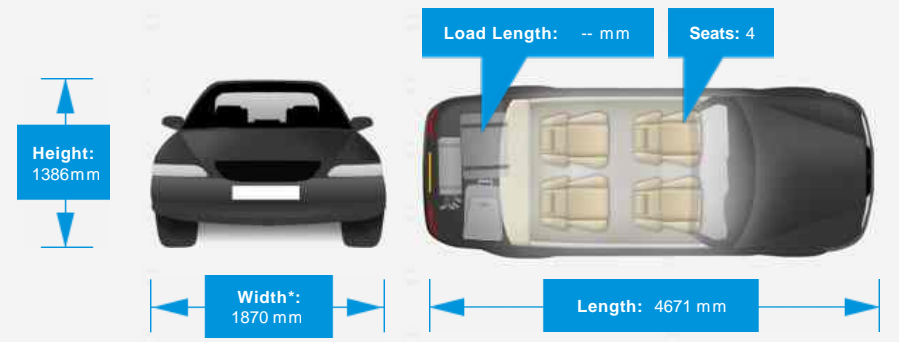

Opening Hours: Mon - Fri 9am - 6pm | Sat 9:30am - 5pm | Sun Call for an appointment.

Performance & Engine

Weights & Measures

*Including mirrors

Safety

NCAP Adult Rating: No Data
NCAP Child Rating: No Data
NCAP Pedestrian Rating: No Data
NCAP Safety Assist: No Data
NCAP Overall Rating: No Data