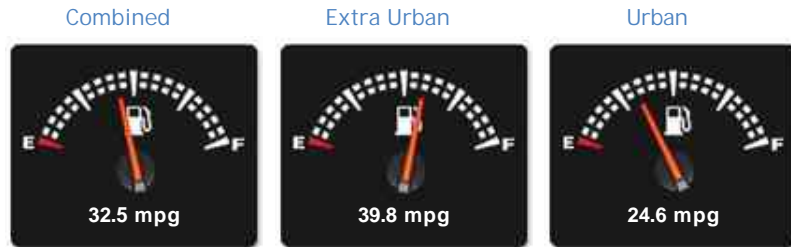

BMW M4

£36,490

General Info

Engine:	3.0 Petrol Semi-Automatic
Price:	£36,490
Body Type:	2 Dr Convertible
Owners:	1
Mileage:	23,000
Reg Date:	June 2016 (16)
Colour:	Azurite Black

Vehicle Features

- 1 Previous Owner
- 2 Keys
- Alarm
- Electric Windows
- Multiple Airbags
- Auto Dipping Rear View Mirror
- Auto-Dim Interior Mirror
- 19" M Double Spoke Alloys
- Adjustable Suspension
- Anti-Lock Brakes
- Multifunction Steering Wheel
- Air Scarf
- Auto Headlamps

Opening Hours: Mon - Fri 9am - 6pm | Sat 9:30am - 5pm | Sun Call for an appointment.

Performance & Engine

Weights & Measures

*Including mirrors

Safety

NCAP Adult Rating: No Data
NCAP Child Rating: No Data
NCAP Pedestrian Rating: No Data
NCAP Safety Assist: No Data
NCAP Overall Rating: No Data

Fuel Economy

Running Costs

CO₂ emission figure (g/km)

VED band and CO₂

Insurance & Security

Road Tax

Insurance Group
(1-20)

Security