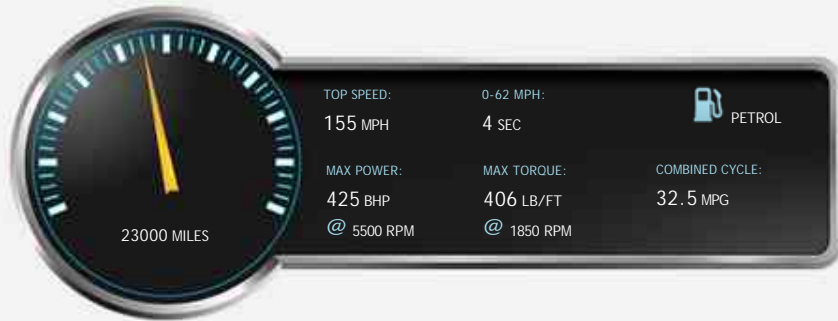

BMW M4

£36,490

General Info

Engine:	3.0 Petrol Semi-Automatic
Price:	£36,490
Body Type:	2 Dr Convertible
Owners:	1
Mileage:	23,000
Reg Date:	June 2016 (16)
Colour:	Azurite Black

Vehicle Features

- 1 Previous Owner
- 2 Keys
- Alarm
- Electric Windows
- Multiple Airbags
- Auto Dipping Rear View Mirror
- Auto-Dim Interior Mirror
- 19" M Double Spoke Alloys
- Adjustable Suspension
- Anti-Lock Brakes
- Multifunction Steering Wheel
- Air Scarf
- Auto Headlamps

Opening Hours: Mon - Fri 9am - 6pm | Sat 9:30am - 5pm | Sun Call for an appointment.

Performance & Engine

Weights & Measures

*Including mirrors

Safety

NCAP Adult Rating: No Data
NCAP Child Rating: No Data
NCAP Pedestrian Rating: No Data
NCAP Safety Assist: No Data
NCAP Overall Rating: No Data