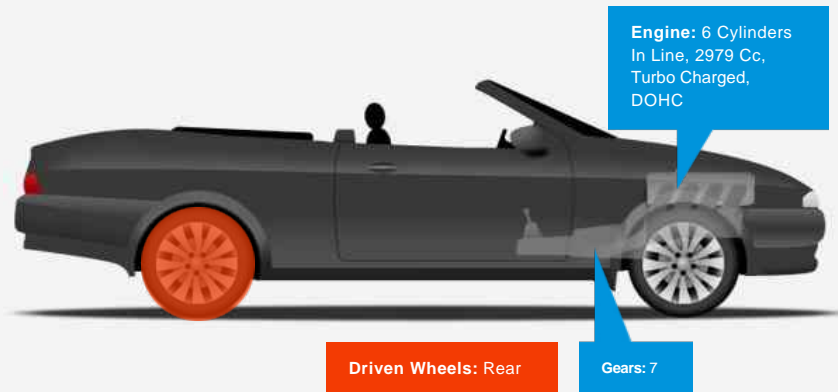

BMW M4

£36,490

General Info

Engine:	3.0 Petrol Semi-Automatic
Price:	£36,490
Body Type:	2 Dr Convertible
Owners:	1
Mileage:	23,000
Reg Date:	June 2016 (16)
Colour:	Azurite Black

Vehicle Features

- 1 Previous Owner
- 2 Keys
- Alarm
- Electric Windows
- Multiple Airbags
- Auto Dipping Rear View Mirror
- Auto-Dim Interior Mirror
- 19" M Double Spoke Alloys
- Adjustable Suspension
- Anti-Lock Brakes
- Multifunction Steering Wheel
- Air Scarf
- Auto Headlamps

Opening Hours: Mon - Fri 9am - 6pm | Sat 9:30am - 5pm | Sun Call for an appointment.

Performance & Engine

Weights & Measures

*Including mirrors

Safety

NCAP Adult Rating: No Data
NCAP Child Rating: No Data
NCAP Pedestrian Rating: No Data
NCAP Safety Assist: No Data
NCAP Overall Rating: No Data