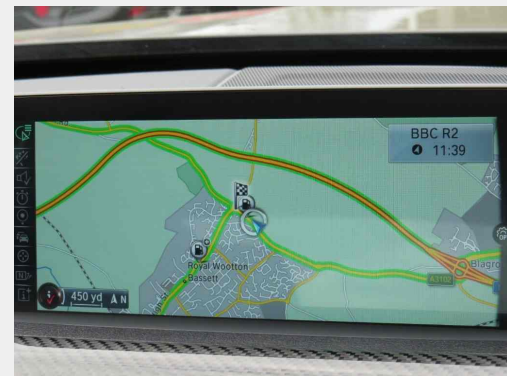

BMW M4

£36,490