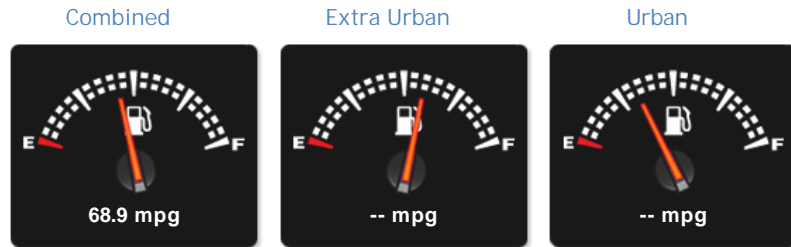

Fuel Economy

Running Costs