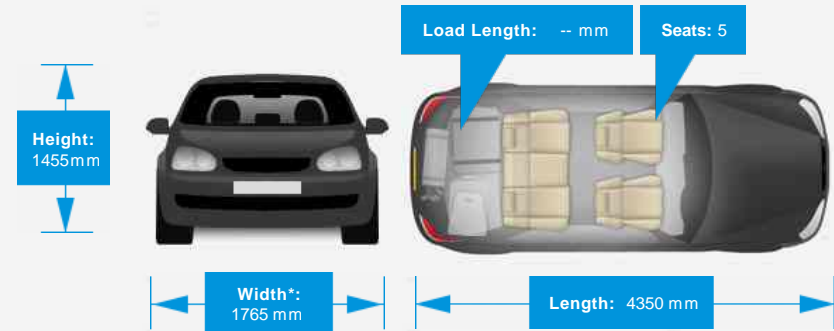

Performance & Engine

Driven Wheels: Front

Gears: 1

Weights & Measures

Doors: 5

*Including mirrors

Safety

NCAP Adult Rating: ★★★★★
NCAP Child Rating: ★★★★★
NCAP Pedestrian Rating: ★★★
NCAP Safety Assist: No Data
NCAP Overall Rating: ★★★★★