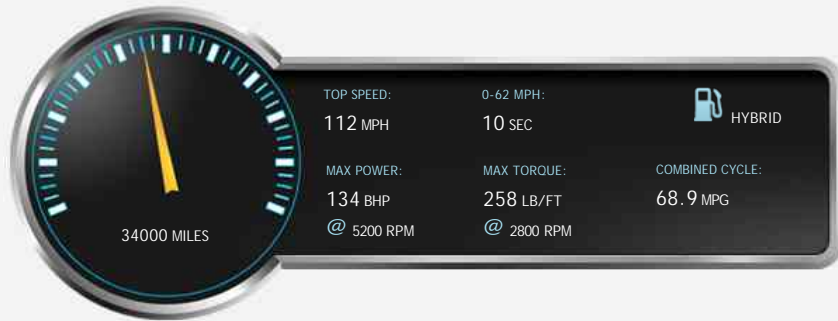

Vehicle Description

A truly stunning low mileage CT200 Luxury complete with full Lexus service history
This car is supplied fully serviced with parts and labour warranty for peace of mind. We also offer 12 months free standard aa breakdown cover with this car or an upgrade for existing aa members terms and conditions apply for further details or to book a test drive please contact sales on 0151 336 3965 all our quality used cars are supplied hpi clear.

Performance & Engine

Driven Wheels: Front

Gears: 1

Weights & Measures

Doors: 5

*Including mirrors

Safety

NCAP Adult Rating: ★★★★★
NCAP Child Rating: ★★★★★
NCAP Pedestrian Rating: ★★★
NCAP Safety Assist: No Data
NCAP Overall Rating: ★★★★★