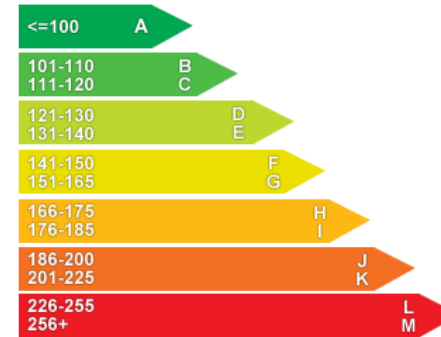

Performance & Engine

Driven Wheels: Front

Gears: 1

Weights & Measures

Doors: 5

*Including mirrors

Safety

NCAP Adult Rating: ★★★★★
NCAP Child Rating: ★★★★★
NCAP Pedestrian Rating: ★★★
NCAP Safety Assist: No Data
NCAP Overall Rating: ★★★★★

Fuel Economy

Running Costs

CO₂ emission figure (g/km)

VED band and CO₂

Insurance & Security

Road Tax

Insurance Group
(1-50)

Alarm