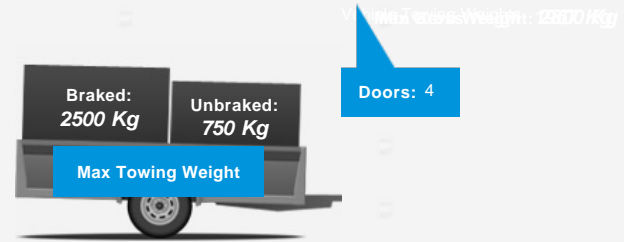

Performance & Engine

Technical Data
Fuel Type: Diesel
Drive Type: Front-wheel drive
Wheels: 4
Engines: In-Line
1968 CC, Turbo
Charged, DOHC

Weights & Measures

Vehicle Dimensions
Weight

Vehicle Dimensions

Load Length: -- mm