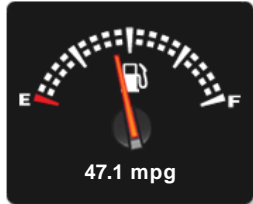

VW Transporter T6 t5 TDI 150PS DSG AURORA EXCLUSIVE EDT H/LINE CAMPERVAN 4 BERTH POPTOP

General Info

Engine:	2.0 Diesel Automatic
Price:	Sold
Body Type:	4 Dr B Class Mhome
Owners:	1
Mileage:	1,000
Reg Date:	September 2018 (68)
Colour:	BAMBOO GARDEN GREEN

Fuel Economy

Running Costs

CO₂ emission figure (g/km)

VED band and CO₂

Combined

Extra Urban

Urban

No Data