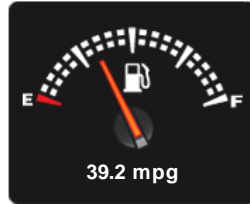

VW Transporter T6 t5 TDI 150PS DSG AURORA EXCLUSIVE EDT H/LINE CAMPERVAN 4 BERTH POPTOP

General Info

Engine:	2.0 Diesel Automatic
Price:	Sold
Body Type:	4 Dr B Class Mhome
Owners:	1
Mileage:	1,000
Reg Date:	September 2018 (68)
Colour:	BAMBOO GARDEN GREEN

Fuel Economy

Running Costs

CO₂ emission figure (g/km)

VED band and CO₂

Combined

Extra Urban

Urban

No Data