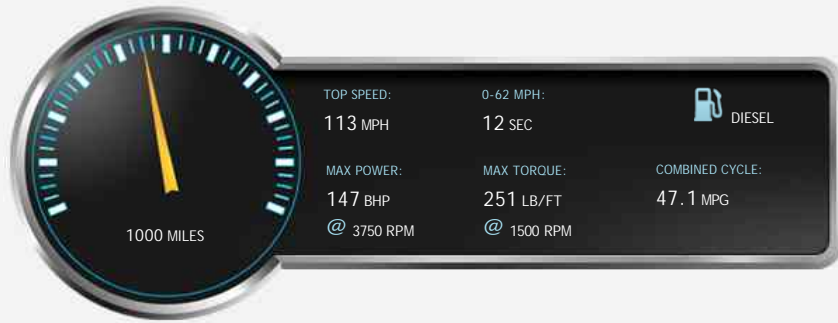

VW Transporter T6 t5 TDI 150PS DSG AURORA EXCLUSIVE EDT H/LINE CAMPERVAN 4 BERTH POPTOP

General Info

Engine:	2.0 Diesel Automatic
Price:	Sold
Body Type:	4 Dr B Class Mhome
Owners:	1
Mileage:	1,000
Reg Date:	September 2018 (68)
Colour:	BAMBOO GARDEN GREEN

Vehicle Features

Not Specified

Vehicle Description

""BUILD No. 195""INTRODUCING OUR ALL NEW LIMITED BUILD NO. ""AURORA EXCLUSIVE EDITION"" VW T6 SWB 150PS RARE DSG AUTO BAMBOO GARDEN GREEN HIGHLINE 4 BERTH CAMPERVAN WITH OUR BRAND NEW STUNNING EXTERNALLY AND INTERNALLY EDGE BANDED CUTTING EDGE DESIGN ULTRA MODERN FURNITURE KIT, OUR ALL NEW UPHOLSTERY HONEYCOMB STYLE SEAT TRIM, OUR NEW LUXURY EXCLUSIVE CARPET SET, REIMO HIGH LIFT ELEVATING POPTOP ROOF, OUR NEW UPGRADED LOWER SEAT BED SYSTEM, UPGRADED SPECIALLY COMMISSIONED FOND METAL ITALIAN ALLOYS FINISHED IN MAT GUNMETAL GREY, SPORTLINE FRONT LED DRL RUNNING LIGHTS, AURORA EXCLUSIVE GELCOAT WING PLAQUES AND TAILGATE PLAQUE, EXCLUSIVE EDITION CARPET SET, EXTENDED INTERIOR LED LIGHTING PACK, TOUGHENED GLASS HEAT DEFUSING OVERHEAD SHELF AND NIGHT HEATER++AIRCON AND TAILGATE SPEC VAN WITH FACTORY REAR HEATED WINDOW AND REAR WASH WIPE+OUR AURORA EXCLUSIVE RANGE IS OUR LIMITED NUMBER HIGHEST SPEC RANGE OF VW CAMPERVANS SO

Performance & Engine

Technical Data
Fuel Type: Diesel
Drive Type: Front-wheel drive
Wheels: 4
Engines: In-Line
1968 CC, Turbo
Charged, DOHC

Weights & Measures

Vehicle Dimensions
Weight

Vehicle Dimensions

Load Length: -- mm