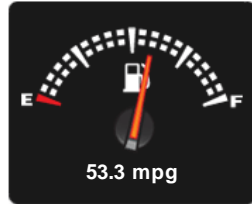

VW Transporter T6 t5 TDI 150PS DSG AURORA EXCLUSIVE EDT H/LINE CAMPERVAN 4 BERTH POPTOP

General Info

Engine:	2.0 Diesel Automatic
Price:	Sold
Body Type:	4 Dr B Class Mhome
Owners:	1
Mileage:	1,000
Reg Date:	September 2018 (68)
Colour:	BAMBOO GARDEN GREEN

Fuel Economy

Running Costs

CO₂ emission figure (g/km)

VED band and CO₂

Combined

Extra Urban

Urban

No Data