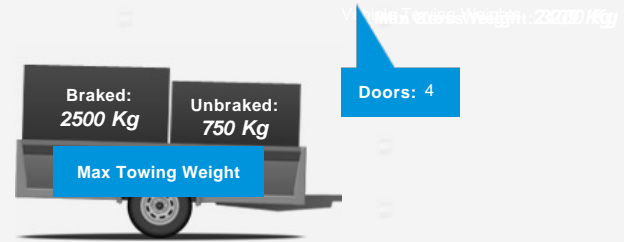

## Weights & Measures

Vehicle Dimensions  
Weight

Vehicle Dimensions

Load Length: -- mm

Seats: --

Vehicle Length

Length: 4892 mm

\*Including mirrors