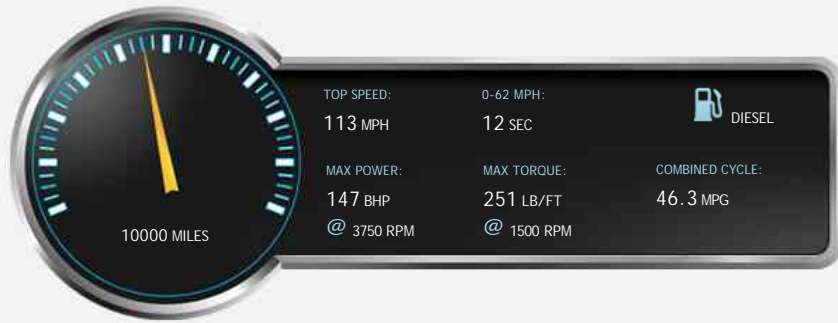

### Vehicle Description

""BUILD No. 189""INTRODUCING OUR ALL NEW LIMITED BUILD NO. ""AURORA EXCLUSIVE EDITION"" VW T6 SWB 150PS 6 SPEED MANUAL RARE 4 MOTION MOJAVE BEIGE HIGHLINE 4 BERTH CAMPERVAN WITH OUR ALL NEW SLIMLINE HIGHLIFT ELEVATING POPTOP ROOF, OUR NEW UPGRADED LOWER SEAT BED SYSTEM, UPGRADED SPECIALLY COMMISSIONED FOND METAL ITALIAN ALLOYS FINISHED IN MATT GREY, SPORTLINE FRONT LED DRL RUNNING LIGHTS, AURORA EXCLUSIVE GELCOAT WING PLAQUES AND TAILGATE PLAQUE, EXCLUSIVE EDITION CARPET SET, EXTENDED INTERIOR LED LIGHTING PACK, TOUGHENED GLASS HEAT DEFUSING OVERHEAD SHELF AND NIGHT HEATER++AIRCON AND TAILGATE SPEC VAN WITH FACTORY REAR HEATED WINDOW AND REAR WASH WIPE AND POWER FOLDING MIRRORS+OUR AURORA EXCLUSIVE RANGE IS OUR LIMITED NUMBER HIGHEST SPEC RANGE OF VW CAMPERVANS SO FAR, SUPPLIED AS STANDARD WITH ALL THE SPEC FROM OUR AURORA EDITION PLUS NOW WE OFFER THIS EDITION WITH UPGRADED SLIMLINE HIGHLIFTING ELEVATING POPTOP ROOF, OUR

## Performance & Engine

Transmission: 6-Speed Manual Drive  
Wheels: Steel  
Cylinders: 4  
Belated  
1968 Co.  
Turbo  
Charged,  
DOHC