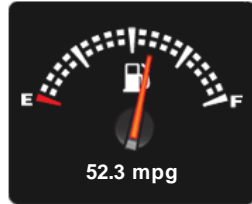

## Running Costs

CO<sub>2</sub> emission figure (g/km)

VED band and CO<sub>2</sub>

Combined

Extra Urban

Urban

No Data