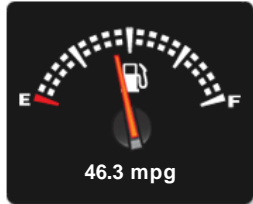

## Running Costs

CO<sub>2</sub> emission figure (g/km)

VED band and CO<sub>2</sub>

Combined

Extra Urban

Urban

No Data