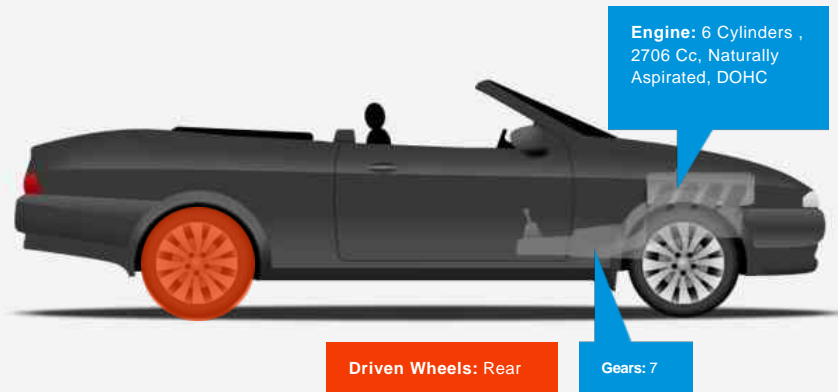

Vehicle Description

Super Porsche Boxster 24v with the superb PDK gearbox!

Features include:-

Electric roof, Power steering, Air conditioning, Alloy wheels, Bluetooth, Climate control,, Parking Sensors (rear), Electric Folding Mirrors.

Opening Hours: Mon - Sun These Hours will not show

Performance & Engine

Weights & Measures

*Including mirrors

Safety

NCAP Adult Rating: No Data

NCAP Child Rating: No Data

NCAP Pedestrian Rating: No Data