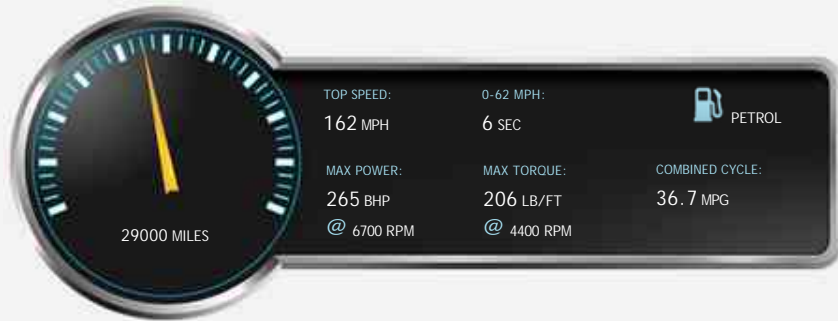

Performance & Engine