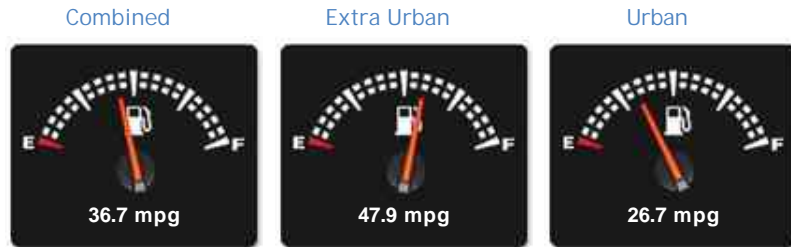

Fuel Economy

Running Costs