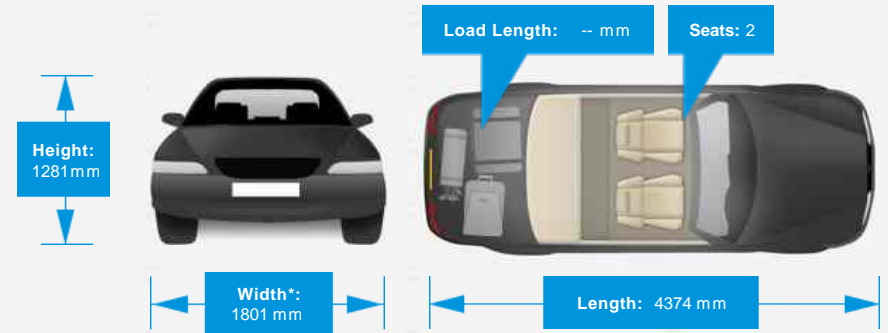

Opening Hours: Mon - Sun These Hours will not show

Performance & Engine

Weights & Measures

*Including mirrors

Safety

NCAP Adult Rating: No Data

NCAP Child Rating: No Data

NCAP Pedestrian Rating: No Data