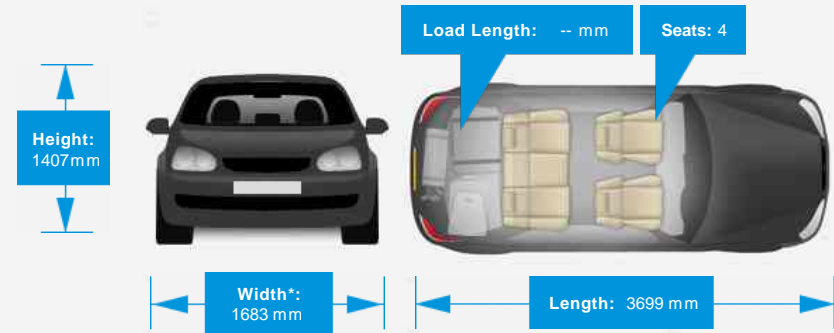

Engine: 4 Cylinders In Line, 1598 Cc, Naturally Aspirated, DOHC

Driven Wheels: Front

Gears: 6

Weights & Measures

Doors: 3

*Including mirrors

Safety

NCAP Adult Rating: No Data
NCAP Child Rating: No Data
NCAP Pedestrian Rating: No Data
NCAP Safety Assist: No Data
NCAP Overall Rating: No Data