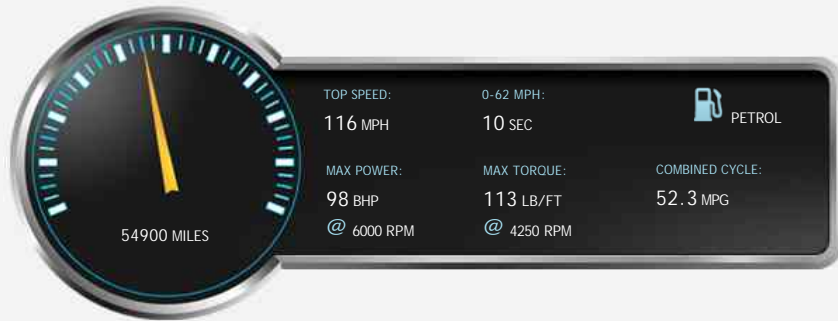

MINI One ONE

£5,190

General Info

Engine:	1.6 Petrol Manual
Price:	£5,190
Body Type:	3 Dr Hatchback
Owners:	2
Mileage:	54,900
Reg Date:	May 2011 (11)
Colour:	Chilli Red/White Roof

Vehicle Features

- Anti-Lock Brakes
- Aux Stereo Input
- Multiple Airbags
- Alarm
- Blue Tooth Telephone Connectivity
- Climate Control Air Conditioning
- DAB Radio
- 12 Months MOT
- Full Mini Service History
- 2 Keys
- Alloy Wheels
- Chrome-Line Exterior
- Cup Holder

Engine: 4 Cylinders In Line, 1598 Cc, Naturally Aspirated, DOHC

Driven Wheels: Front

Gears: 6

Weights & Measures

Doors: 3

*Including mirrors

Safety

NCAP Adult Rating: No Data
NCAP Child Rating: No Data
NCAP Pedestrian Rating: No Data
NCAP Safety Assist: No Data
NCAP Overall Rating: No Data