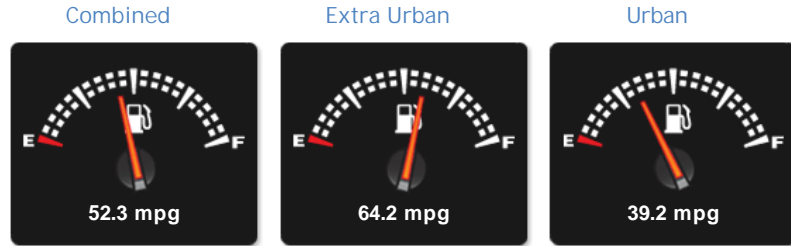

Fuel Economy

Running Costs