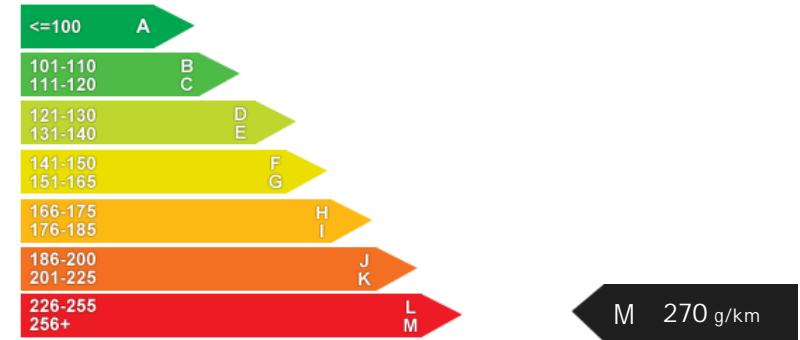

CO₂ emission figure (g/km)

VED band and CO₂