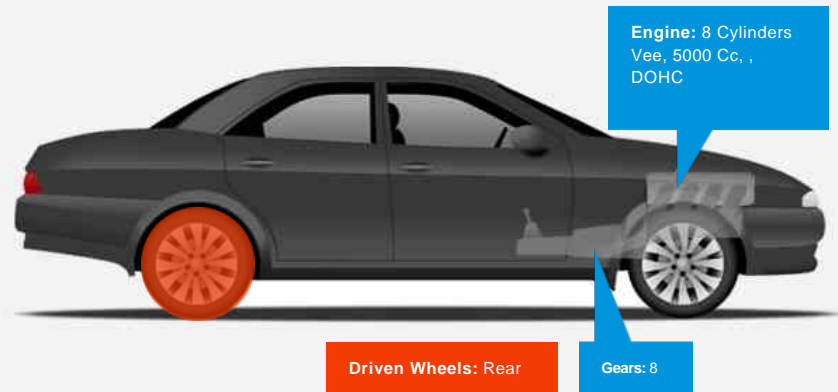

Performance & Engine