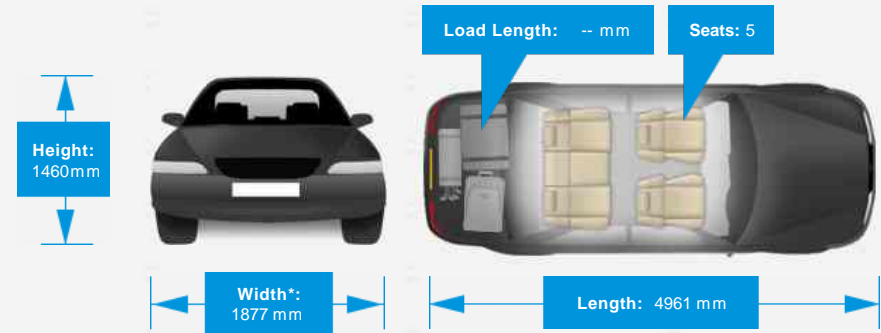

Weights & Measures