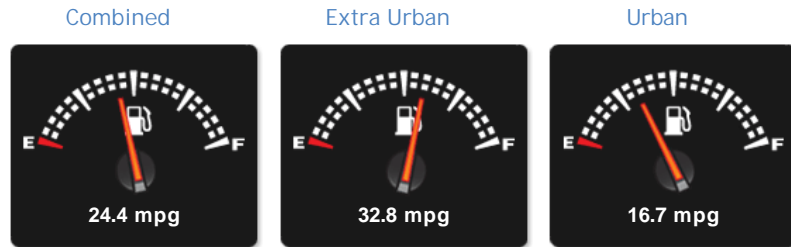

Fuel Economy

Running Costs