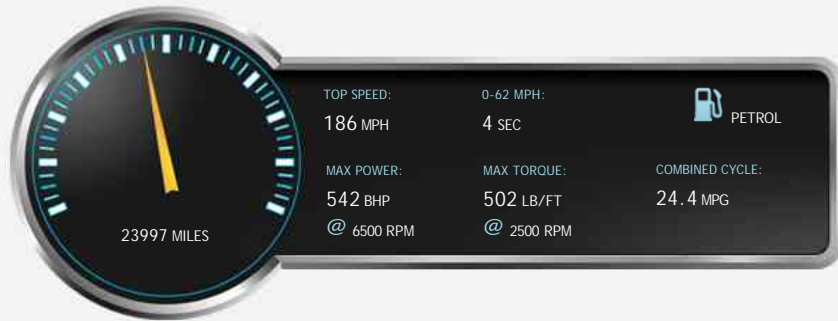

Performance & Engine