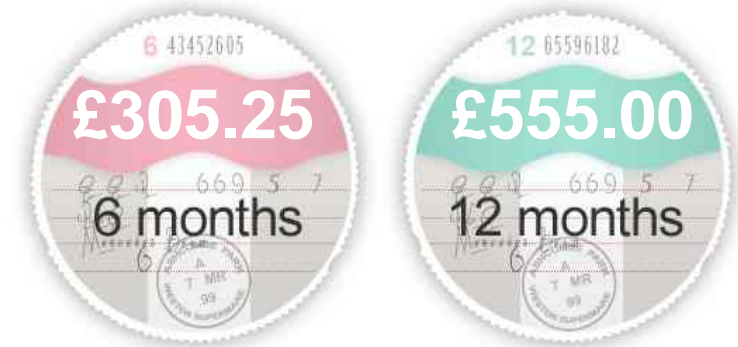

Insurance & Security

Road Tax

Insurance Group
(1-20)

Security

Immobiliser