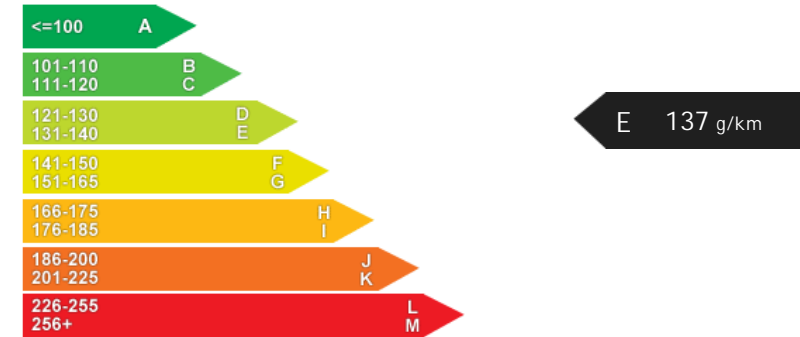

CO₂ emission figure (g/km)

VED band and CO₂