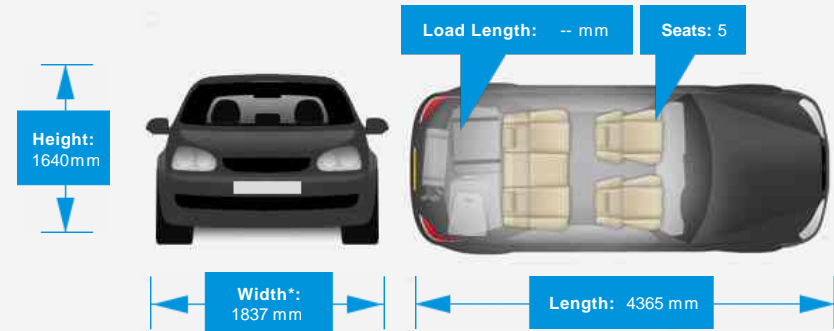

Opening Hours: Mon - Fri 09am - 5:30pm | Sat 09:30am - 5pm | Sun 11am - 4pm

Performance & Engine

Engine: 4 Cylinders
In Line, 1560 Cc,
Turbo Charged,
DOHC

Driven Wheels: Front

Gears: 6

Weights & Measures

Doors: 5