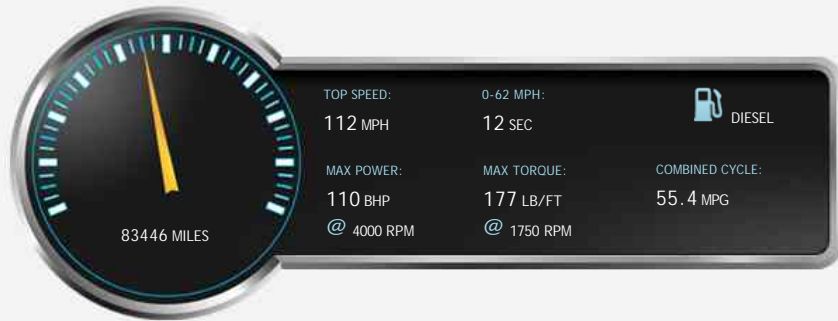

Peugeot 3008 HDI EXCLUSIVE

Sold

General Info

Engine:	1.6 Diesel Manual
Price:	Sold
Body Type:	5 Dr Hatchback
Owners:	3
Mileage:	83,446
Reg Date:	April 2010 (10)
Colour:	

Vehicle Features

Not Specified

Vehicle Description

Peugeot 3008 1.6 HDi FAP Exclusive SUV 5dr Diesel Manual (137 g/km, 110 bhp)
ML10OXW 2010 (10) 82,000 miles Diesel Manual Red

Lovely example throughout, drives superb, fantastic specification, Service History, drives very well

Opening Hours: Mon - Fri 09am - 5:30pm | Sat 09:30am - 5pm | Sun 11am - 4pm

Performance & Engine

Engine: 4 Cylinders
In Line, 1560 Cc,
Turbo Charged,
DOHC

Driven Wheels: Front

Gears: 6

Weights & Measures

Doors: 5