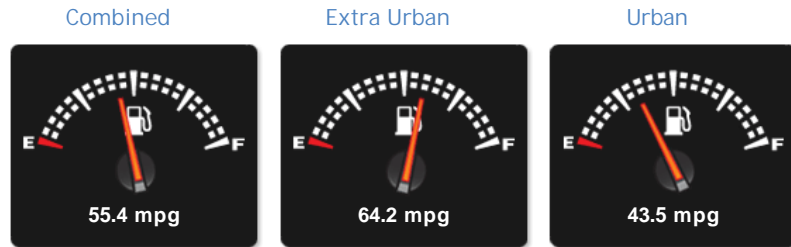

Peugeot 3008 HDI EXCLUSIVE

Sold

General Info

Engine:	1.6 Diesel Manual
Price:	Sold
Body Type:	5 Dr Hatchback
Owners:	3
Mileage:	83,446
Reg Date:	April 2010 (10)
Colour:	

Vehicle Features

Not Specified

Vehicle Description

Peugeot 3008 1.6 HDi FAP Exclusive SUV 5dr Diesel Manual (137 g/km, 110 bhp)
ML10OXW 2010 (10) 82,000 miles Diesel Manual Red

Lovely example throughout, drives superb, fantastic specification, Service History, drives very well

Opening Hours: Mon - Fri 09am - 5:30pm | Sat 09:30am - 5pm | Sun 11am - 4pm

Performance & Engine

Engine: 4 Cylinders
In Line, 1560 Cc,
Turbo Charged,
DOHC

Driven Wheels: Front

Gears: 6

Weights & Measures

Doors: 5

*Including mirrors

Safety

NCAP Adult Rating: No Data
NCAP Child Rating: No Data
NCAP Pedestrian Rating: No Data
NCAP Safety Assist: No Data
NCAP Overall Rating: No Data

Fuel Economy

Running Costs

CO₂ emission figure (g/km)