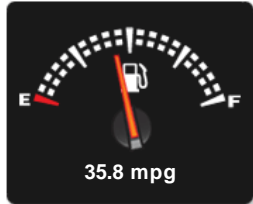

**Mitsubishi L200 DI-D 4X4 BARBARIAN BLACK LB DCB**

**£14,490**

**General Info**

Engine:	2.5 Diesel Manual
Price:	£14,490
Body Type:	2 Dr Pick-up
Owners:	2
Mileage:	66,000
Reg Date:	January 2013 (62)
Colour:	White

## Running Costs

CO<sub>2</sub> emission figure (g/km)

VED band and CO<sub>2</sub>

Combined

Extra Urban

Urban

35.8 mpg

39.2 mpg