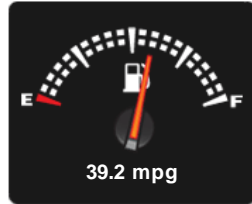

**Mitsubishi L200 DI-D 4X4 BARBARIAN BLACK LB DCB**

**£14,490**

**General Info**

Engine:	2.5 Diesel Manual
Price:	£14,490
Body Type:	2 Dr Pick-up
Owners:	2
Mileage:	66,000
Reg Date:	January 2013 (62)
Colour:	White

## Running Costs

CO<sub>2</sub> emission figure (g/km)

VED band and CO<sub>2</sub>

Combined

Extra Urban

Urban

35.8 mpg

39.2 mpg