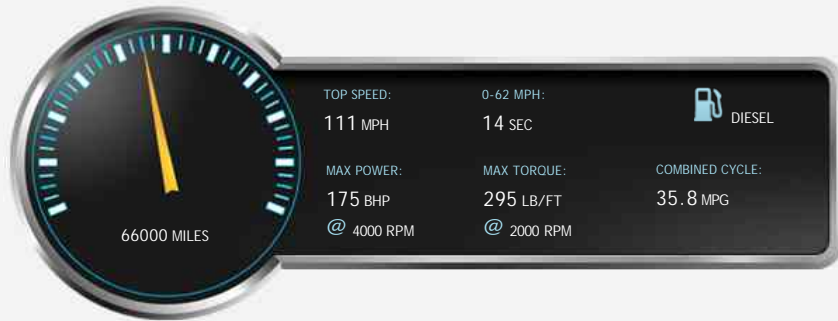

Performance & Engine