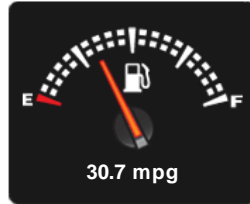

**Mitsubishi L200 DI-D 4X4 BARBARIAN BLACK LB DCB**

**£14,490**

**General Info**

Engine:	2.5 Diesel Manual
Price:	£14,490
Body Type:	2 Dr Pick-up
Owners:	2
Mileage:	66,000
Reg Date:	January 2013 (62)
Colour:	White

## Running Costs

CO<sub>2</sub> emission figure (g/km)

VED band and CO<sub>2</sub>

Combined

Extra Urban

Urban

35.8 mpg

39.2 mpg