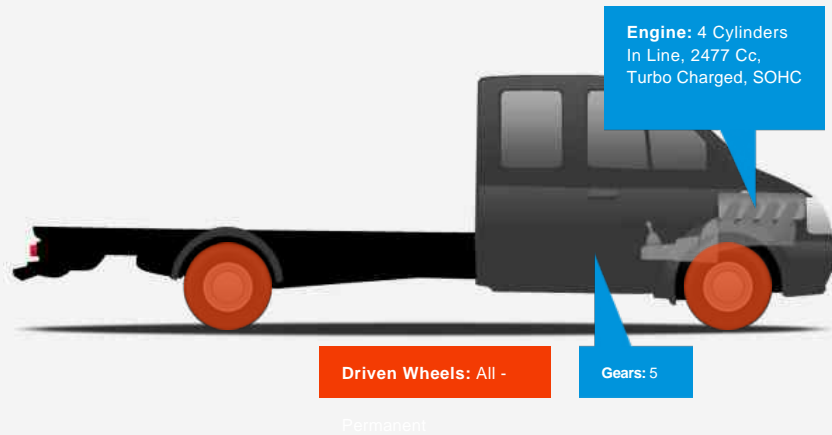

Performance & Engine