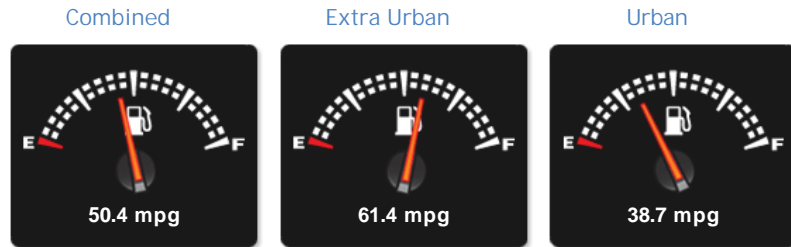

Fuel Economy

Running Costs