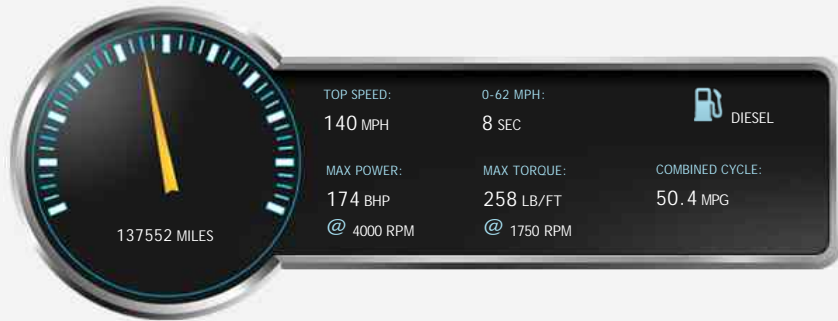

Performance & Engine