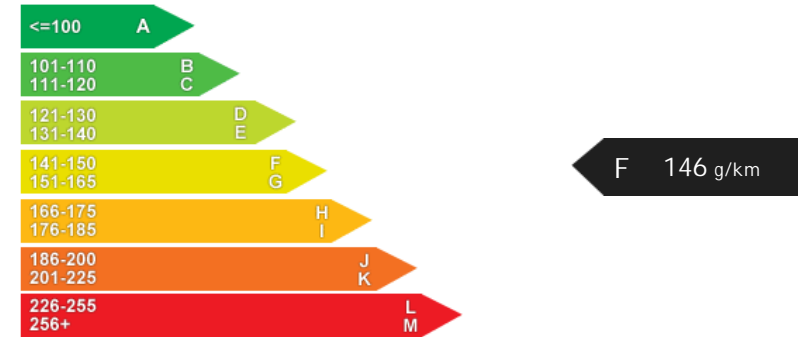

CO₂ emission figure (g/km)

VED band and CO₂