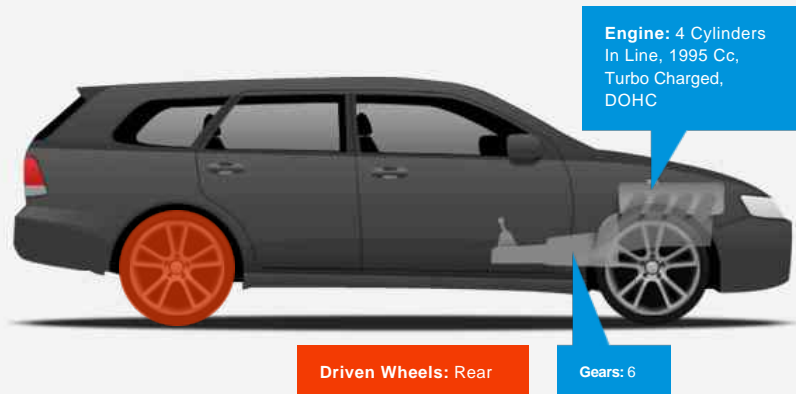

Performance & Engine