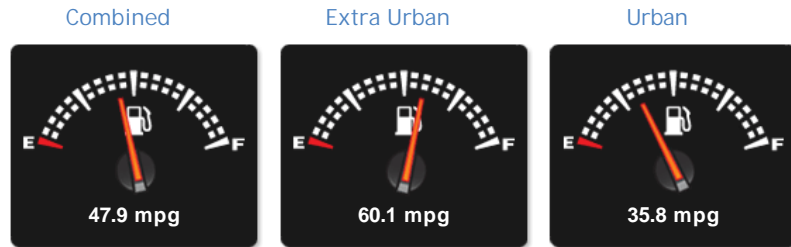

Fuel Economy

Running Costs