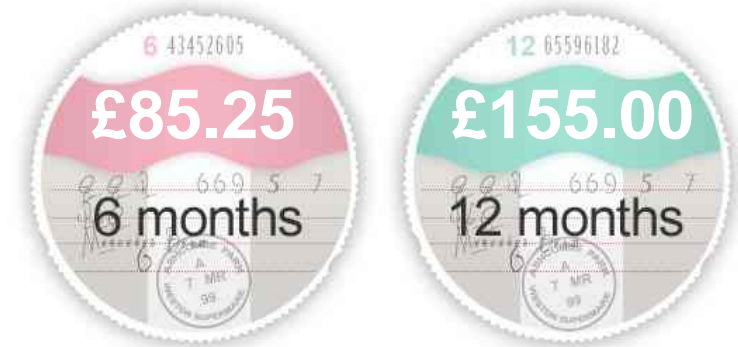

Vauxhall Corsa SRI 16V TWINPORT

£999

General Info

Engine:	1.4 Petrol Manual
Price:	£999
Body Type:	3 Dr Hatchback
Owners:	5
Mileage:	83,411
Reg Date:	September 2004 (54)
Colour:	

Vehicle Features

Not Specified

## Insurance & Security

Road Tax

Insurance Group  
(1-50)

Immobiliser

Security  
(Thatcham Approved)

Euro Status