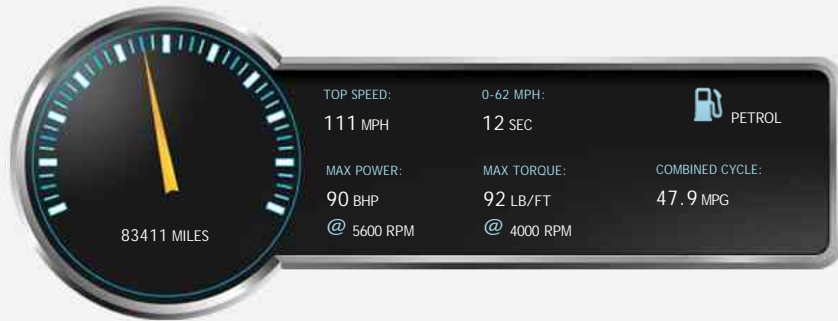

Vauxhall Corsa SRI 16V TWINPORT

£999

General Info

Engine:	1.4 Petrol Manual
Price:	£999
Body Type:	3 Dr Hatchback
Owners:	5
Mileage:	83,411
Reg Date:	September 2004 (54)
Colour:	

Vehicle Features

Not Specified

Vehicle Description

Vauxhall Corsa 1.4 i 16v SRI 3dr (a/c) PETROL MANUAL PRESENTED IN SILVER, MOT, HPI CLEAR, WARRANTED MILEAGE, FULL VOSA HISTORY, ROOF RACKS, CAR HAS BEEN PARTIALLY CONVERTED INTO A VAN BUT COULD EASILY BE PUT BACK, CAR IS IN AVERAGE CONDITION FOR THE AGE ANDY VIEWINGS/TEST DRIVES WELCOME, \*\*\*WARRANTIES AVAILABLE\*\*\*, Air Bag Passenger, Alarm, Power Socket, 16in Alloy Wheels, Air Conditioning, Air-Con & Air Recirculation Facility, Body Coloured Bumpers, CDR 2005 Radio/CD/Steering Wheel Mounted Ctls., Centre Rear Seat Belt, Cloth Upholstery, Deadlocking, Dipping Rear-View Mirror, Door Mounted Speakers, Driver's Seat Height Adjuster, Drivers Airbag, Drivers Seat Height Adjuster, Electrically Operated Front Windows, Front Fog Lights, Front Pass.Airbag/Seatbelt Force Limiter, Head Restraints Front/Rear, Immobiliser, Power-Assisted Steering, Remote Control Central Deadlocking, Side-Protection Mouldings, Steel Spare Wheel, Steering Wheel Mounted Audio Controls, Remote Control Ultrasonic Alarm, Stereo

## Performance & Engine

Engine: 4 Cylinders In Line, 1364 Cc, Naturally Aspirated, DOHC

Driven Wheels: Front

Gears: 5