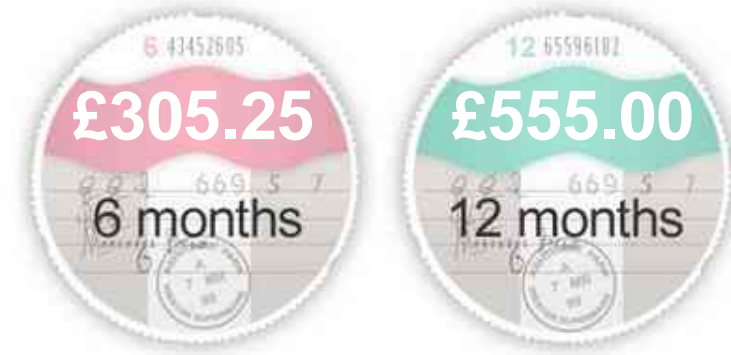

### General Info

Engine:	4.5 Petrol Semi-Automatic
Price:	£119,950
Body Type:	2 Dr Coupe
Owners:	3
Mileage:	34,000
Reg Date:	August 2010 (10)
Colour:	Nero Daytona Met

### Vehicle Description

*Outstanding Condition For Age / Mileage, Very High Spec (Approx 35k In Extras As Listed Below), Full Ferrari Main Dealer Service History Done Every Year From New - Last Serviced Jan 2019 / 34k, MOT March 2020, Drives Brilliantly + Supplied With 6mths Warranty, 2 Keys + Bookpack, 20" Forged Alloys In Matt Black With Recent Michelin Pilot Supersport Tyres All Round, Nero Leather With Giallo Contrast Stitching, 2 seats, Metallic Nero Daytona, 3 owners, Upgrades - Carbon Fibre Driver Zone+Steering Wheel with LEDs, Carbon Fibre Sill Cover, Carbon Fibre For Central Tunnel, Carbon Fibre Front Wing, Front Suspension Lift System, Rear Parking Camera, Rear & Front Parking Sensors, Giallo Modena brake Calipers, Satellite Navigation System, Premium Hi-Fi System, Yellow Rev Counter, Colour on Request for Standard Stitching, Tyre Pressure & Temperature Monitoring System, Full Electric Seats, Heated Seats, Nav Trak, Leather Headlining, Leather Rear Shelf, 20 Painted Sports Wheel Rim, Bluetooth, Visit [WWW.AUTOLOGIX.CO.UK](http://WWW.AUTOLOGIX.CO.UK) -*

## Insurance & Security

Road Tax

Insurance Group  
(1-20)

Security

Immobiliser

Euro Status