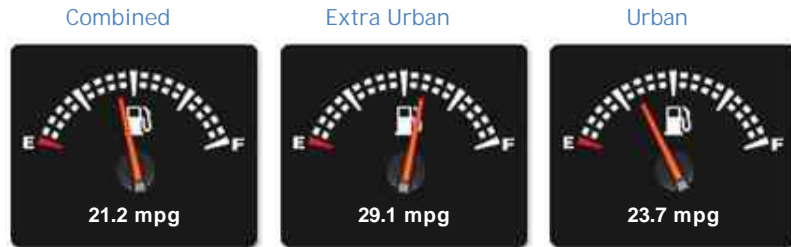

Fuel Economy

Running Costs