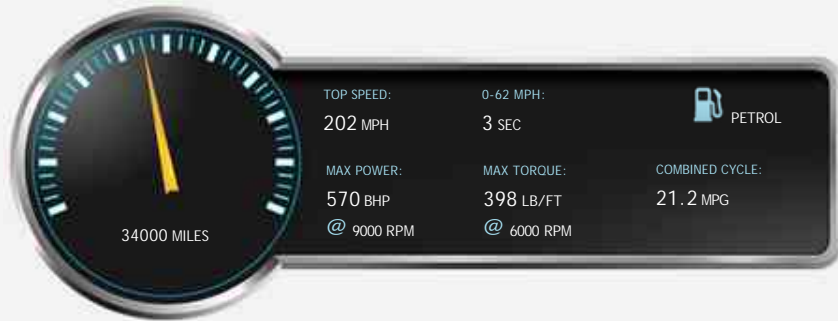

Performance & Engine