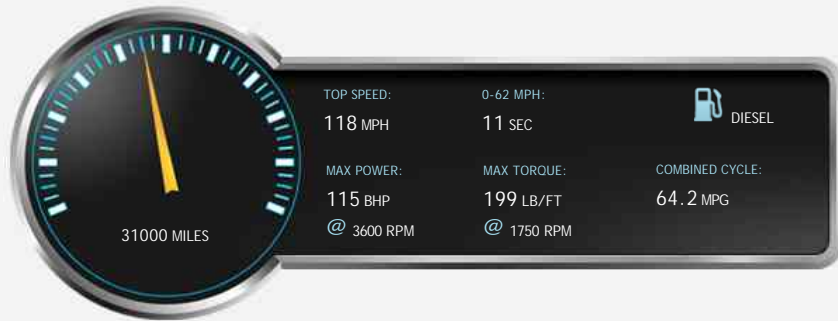

Performance & Engine