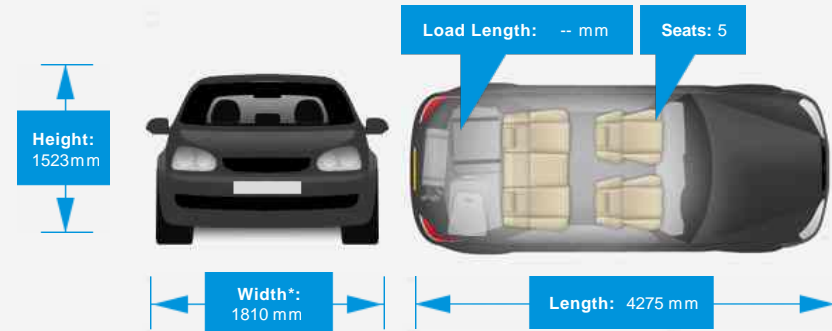

## Performance & Engine

**Engine:** 4 Cylinders  
In Line, 1560 Cc,  
Turbo Charged, SOHC

**Driven Wheels:** Front

**Gears:** 6

## Weights & Measures

**Doors:** 5

\*Including mirrors