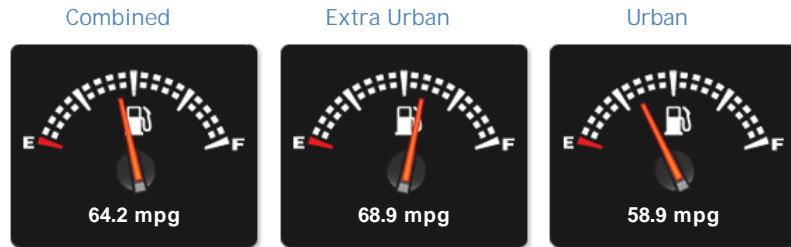

Fuel Economy

Running Costs