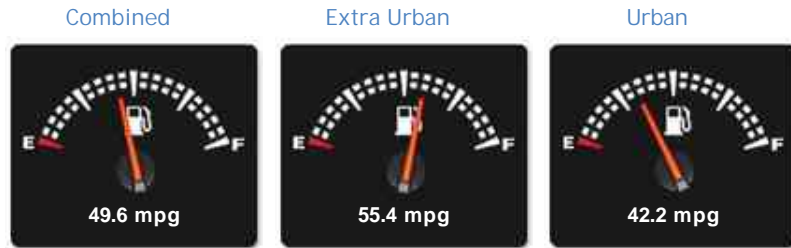

Fuel Economy

Running Costs