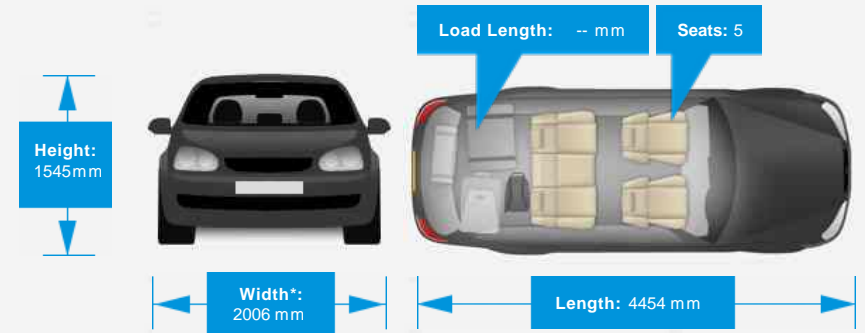

Weights & Measures