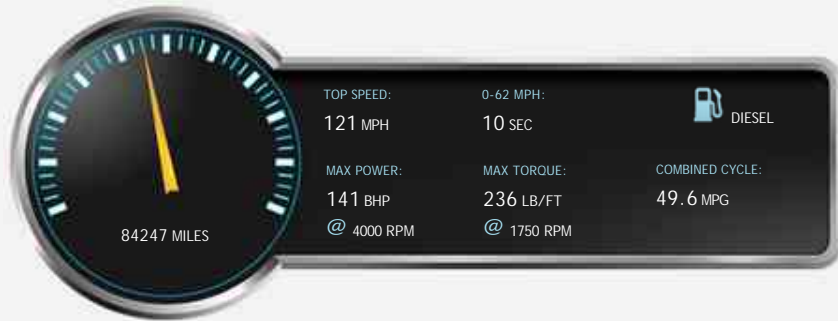

Performance & Engine