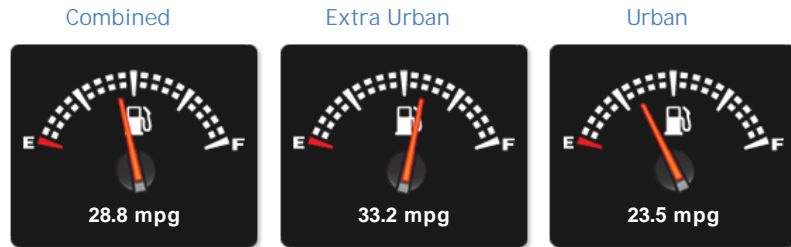

Fuel Economy

Running Costs