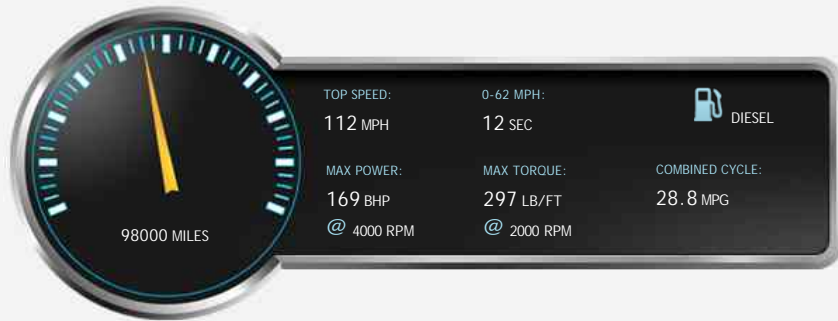

Performance & Engine