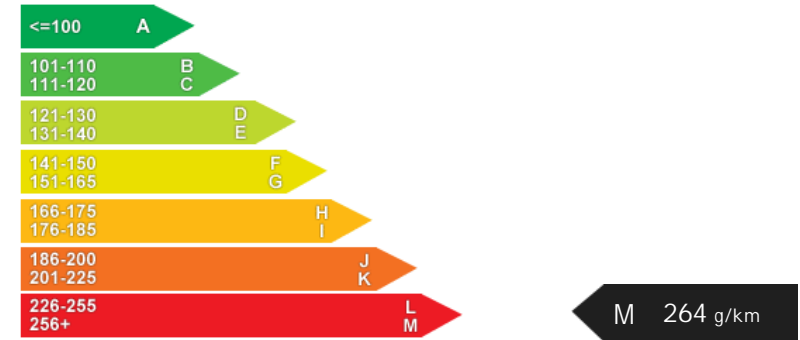

Selected

Weights & Measures

*Including mirrors

Safety

NCAP Adult Rating: No Data

NCAP Child Rating: No Data

NCAP Pedestrian Rating: No Data

NCAP Safety Assist: No Data

NCAP Overall Rating: No Data

Fuel Economy

Running Costs

CO₂ emission figure (g/km)

VED band and CO₂

Insurance & Security

Road Tax

Insurance Group
(1-20)