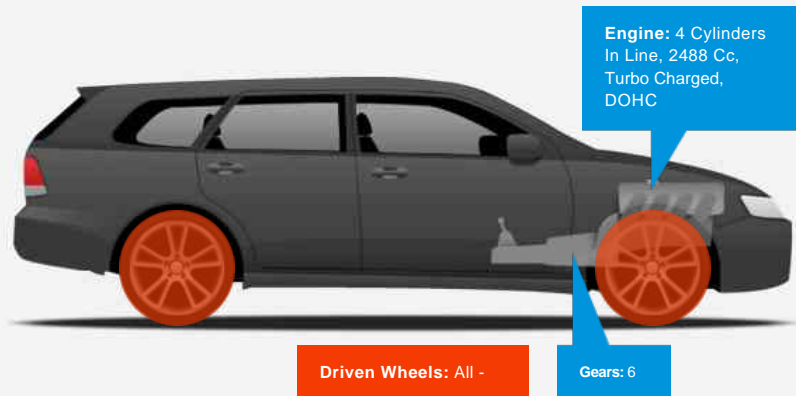

Performance & Engine