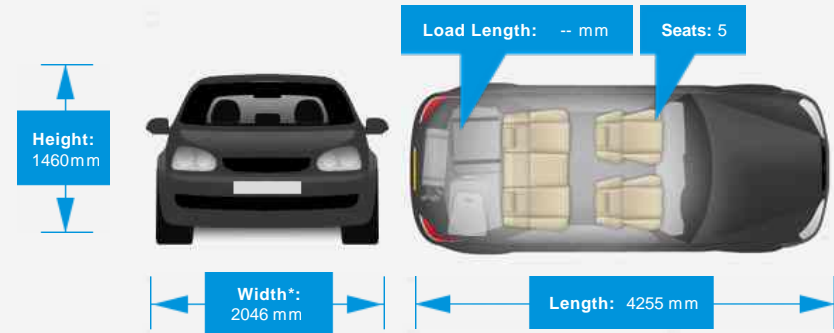

Performance & Engine

Engine: 4 Cylinders
In Line, 2204 Cc,
Turbo Charged,
DOHC

Driven Wheels: Front

Gears: 6

Weights & Measures

Doors: 5

*Including mirrors

Safety