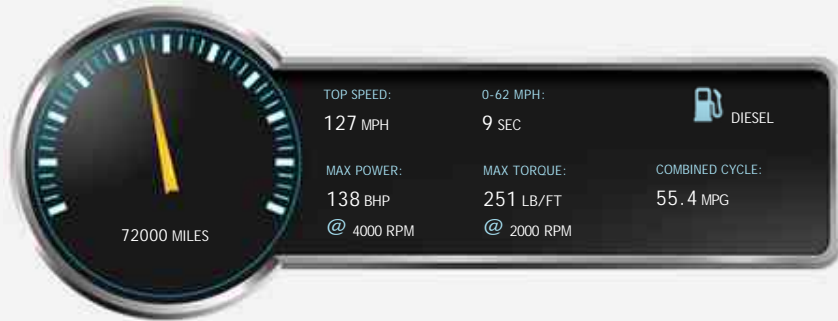

Honda Civic I-CTDI SE

£4,495

FINANCE FROM
£23
PW

HONDA CIVIC
£4,495

General Info

Engine:	2.2 Diesel Manual
Price:	£4,495
Body Type:	5 Dr Hatchback
Owners:	4
Mileage:	72,000
Reg Date:	July 2009 (09)
Colour:	RED

Performance & Engine

Engine: 4 Cylinders
In Line, 2204 Cc,
Turbo Charged,
DOHC

Driven Wheels: Front

Gears: 6

Weights & Measures

Doors: 5

*Including mirrors

Safety