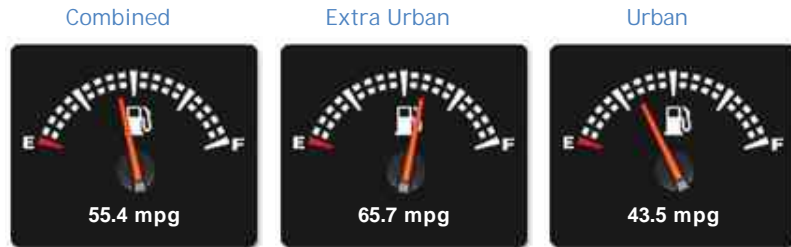

Fuel Economy

Running Costs