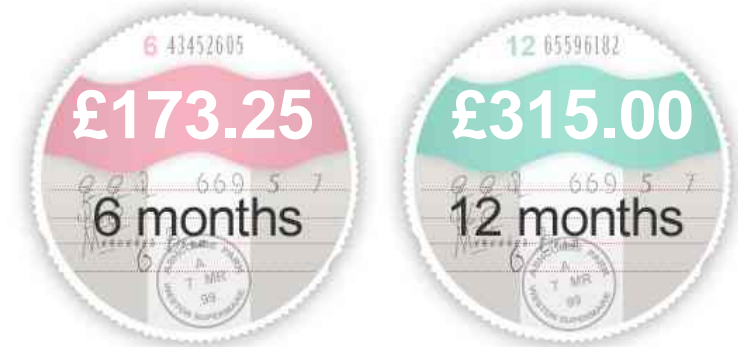

Volvo V50 T5 R-DESIGN EDITION

Sold

General Info

Engine:	2.5 Petrol Automatic
Price:	Sold
Body Type:	5 Dr Estate
Owners:	3
Mileage:	125,000
Reg Date:	November 2011 (61)
Colour:	

Vehicle Features

Not Specified

Vehicle Description

125,000 miles, 5 doors, petrol, Estate, Automatic, black, FULLY HPI CLEAR, RARE T5 MODEL, ABS, Air conditioning, Anti-theft protection, Brake assist system, Central door locking, Connection to ext.entertainment devices, Cruise control, Cup holders, Electric windows, Electronic brake distribution, Electronic traction control, Front airbag, Front fog lights, Front seat centre armrest, Immobiliser, Isofix preparation, Power steering, Rear seat centre armrest, Remote audio controls, Roof rails, Side airbag, Spoiler, Stability control, service history,
 We offer a fully comprehensive drive away insurance cover on request. We offer up to 3 years warranty on this vehicle! PART EXCHANGE WELCOME. ALWAYS AROUND 100 VEHICLES IN STOCK!! FINANCE AVAILABLE

VED band and CO₂

Insurance & Security

Road Tax

Insurance Group
(1-50)

Alarm

Immobiliser

Security
(Thatcham Approved)

Euro Status