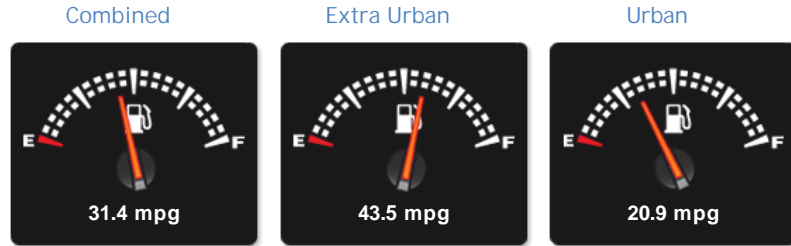

Volvo V50 T5 R-DESIGN EDITION

Sold

General Info

Engine:	2.5 Petrol Automatic
Price:	Sold
Body Type:	5 Dr Estate
Owners:	3
Mileage:	125,000
Reg Date:	November 2011 (61)
Colour:	

Vehicle Features

Not Specified

Vehicle Description

125,000 miles, 5 doors, petrol, Estate, Automatic, black, FULLY HPI CLEAR, RARE T5 MODEL, ABS, Air conditioning, Anti-theft protection, Brake assist system, Central door locking, Connection to ext.entertainment devices, Cruise control, Cup holders, Electric windows, Electronic brake distribution, Electronic traction control, Front airbag, Front fog lights, Front seat centre armrest, Immobiliser, Isofix preparation, Power steering, Rear seat centre armrest, Remote audio controls, Roof rails, Side airbag, Spoiler, Stability control, service history,
 We offer a fully comprehensive drive away insurance cover on request. We offer up to 3 years warranty on this vehicle! PART EXCHANGE WELCOME. ALWAYS AROUND 100 VEHICLES IN STOCK!! FINANCE AVAILABLE

NCAP Adult Rating: No Data

NCAP Child Rating: No Data

NCAP Pedestrian Rating: No Data

NCAP Safety Assist: No Data

NCAP Overall Rating: No Data

Fuel Economy

Running Costs

CO₂ emission figure (g/km)