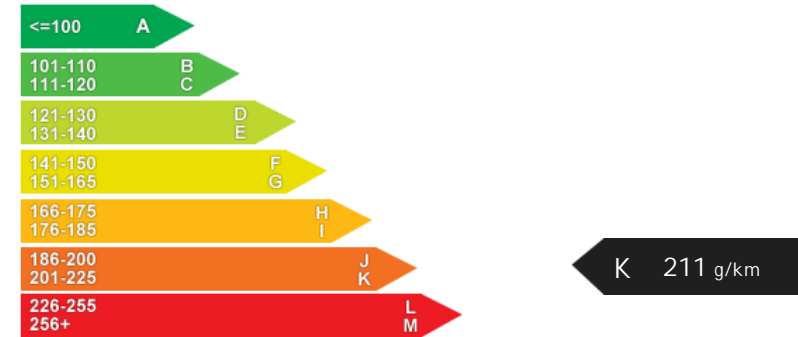

CO₂ emission figure (g/km)

VED band and CO₂