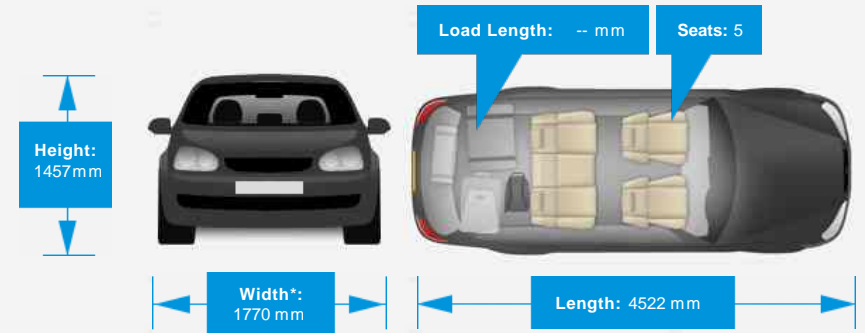

Car Firm, A1 Great North Road, Wittering, Cambridgeshire, PE8 6HG

Tel: 07713 437344 - Web: www.Carfirm.co.uk

Opening Hours: Mon - Sun 9am - 6pm

Performance & Engine

Weights & Measures

*Including mirrors

Safety