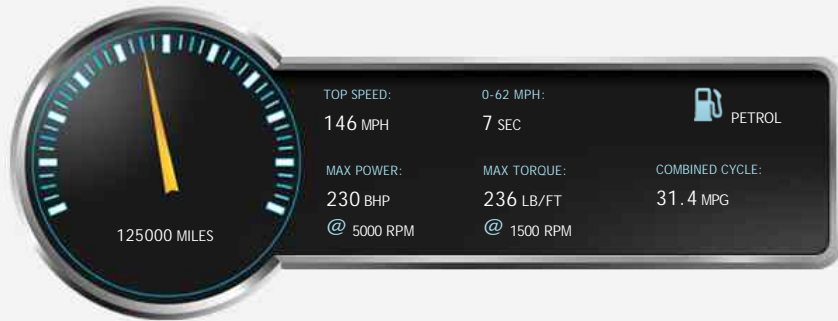

Performance & Engine