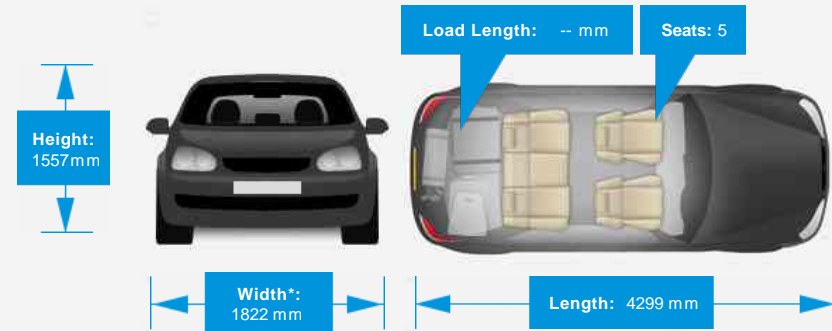

Performance & Engine

Driven Wheels: Front

Gears: 6

Weights & Measures

Doors: 5

*Including mirrors

Safety

NCAP Adult Rating: No Data
NCAP Child Rating: No Data
NCAP Pedestrian Rating: No Data
NCAP Safety Assist: No Data
NCAP Overall Rating: No Data