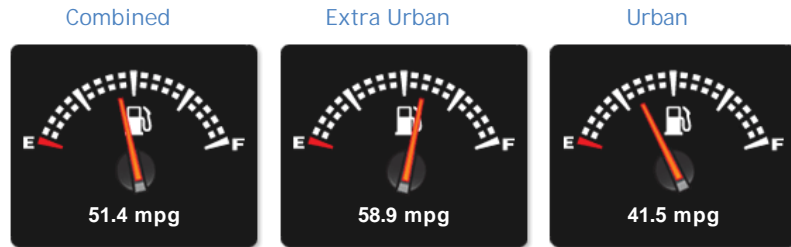

MINI Countryman COOPER

£16,995

General Info

Engine:	1.5 Petrol Manual
Price:	£16,995
Body Type:	5 Dr Hatchback
Owners:	2
Mileage:	7,000
Reg Date:	May 2017 (17)
Colour:	Melting Silver Metallic

Vehicle Features

Vehicle Description

We are delighted to offer for sale this Fantastic Low Mileage MINI Countryman, Finished in Melting Silver Metallic with Black Roof and Mirror Caps, Only covered 7,200 miles from New, Many Exciting Features such as;

Performance & Engine

Driven Wheels: Front

Gears: 6

Weights & Measures

Doors: 5

*Including mirrors

Safety

NCAP Adult Rating: No Data
NCAP Child Rating: No Data
NCAP Pedestrian Rating: No Data
NCAP Safety Assist: No Data
NCAP Overall Rating: No Data

Fuel Economy

Running Costs

CO₂ emission figure (g/km)

Petrol/l/100

Insurance & Security

Road Tax

Insurance Group
(1-20)

Security