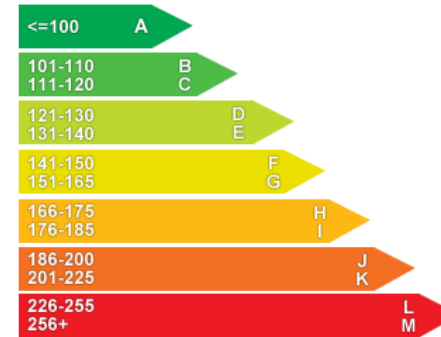

Performance & Engine

Driven Wheels: Front

Gears: 6

Weights & Measures

Doors: 5

*Including mirrors

Safety

NCAP Adult Rating: No Data
NCAP Child Rating: No Data
NCAP Pedestrian Rating: No Data
NCAP Safety Assist: No Data
NCAP Overall Rating: No Data

Fuel Economy

Running Costs

CO₂ emission figure (g/km)

Petrol/l/100

Insurance & Security

Road Tax

Insurance Group
(1-20)

Security