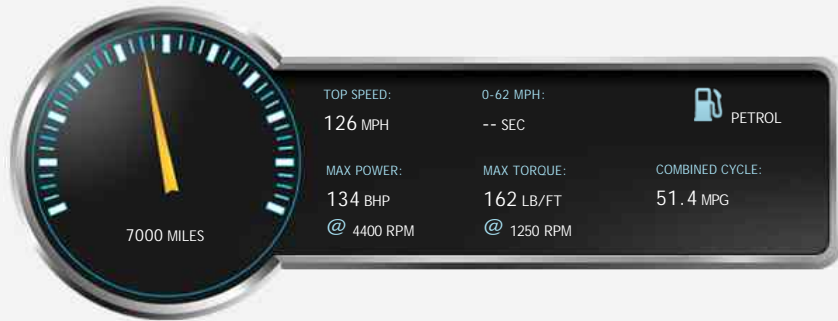

Performance & Engine