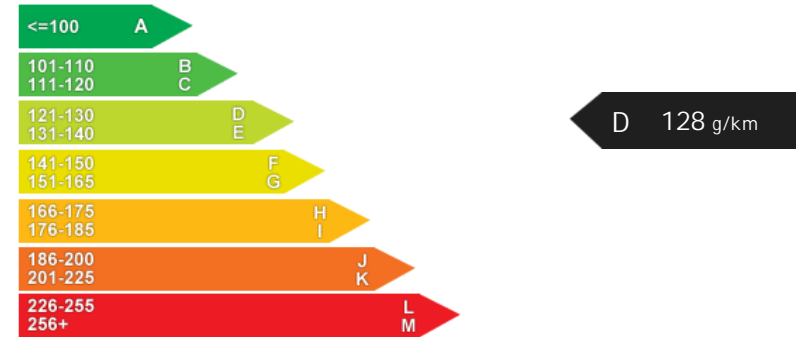

*Volkswagen Polo 1.2 Moda Hatchback 5dr Petrol Manual (a/c) (128 g/km, 69 bhp)
KR10USE 2010 (10) 87,000 miles Petrol Manual White*

Lovely example, direct from our local main agent, 2 keys, Full Service History, drives superb, HPI Clear

Opening Hours: Mon - Fri 09am - 5:30pm | Sat 09:30am - 5pm | Sun 11am - 4pm

Performance & Engine

Driven Wheels: Front

Gears: 5

Weights & Measures

Doors: 5

*Including mirrors

Safety

NCAP Adult Rating: No Data
NCAP Child Rating: No Data
NCAP Pedestrian Rating: No Data
NCAP Safety Assist: No Data
NCAP Overall Rating: No Data

Fuel Economy

Running Costs

CO₂ emission figure (g/km)

VED band and CO₂