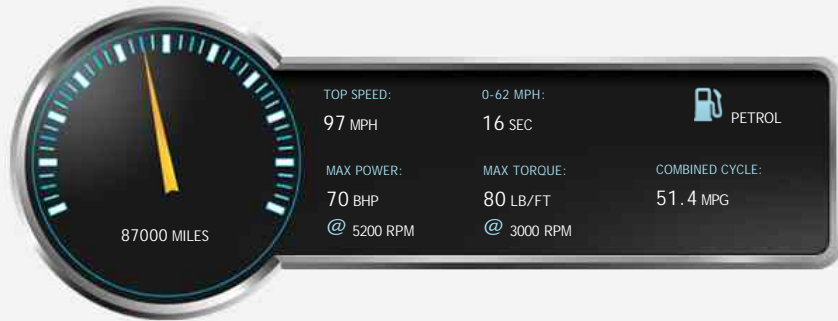

VW Polo MODA AC

£4,495

General Info

Engine:	1.2 Petrol Manual
Price:	£4,495
Body Type:	5 Dr Hatchback
Owners:	3
Mileage:	87,000
Reg Date:	July 2010 (10)
Colour:	Pure White

Vehicle Features

Not Specified

Vehicle Description

*Volkswagen Polo 1.2 Moda Hatchback 5dr Petrol Manual (a/c) (128 g/km, 69 bhp)
KR10USE 2010 (10) 87,000 miles Petrol Manual White*

Lovely example, direct from our local main agent, 2 keys, Full Service History, drives superb, HPI Clear

Opening Hours: Mon - Fri 09am - 5:30pm | Sat 09:30am - 5pm | Sun 11am - 4pm

Performance & Engine

Driven Wheels: Front

Gears: 5

Weights & Measures

Doors: 5

*Including mirrors

Safety