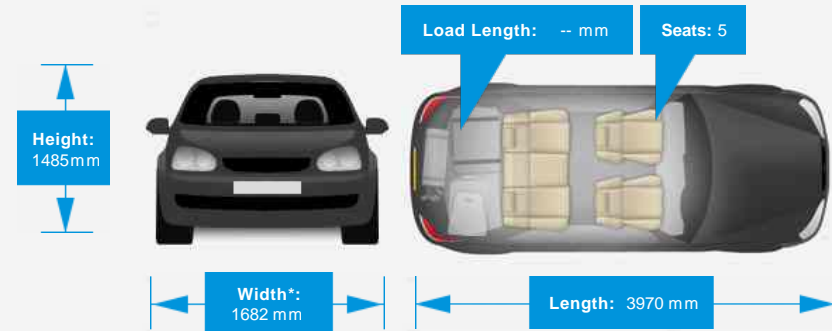

Opening Hours: Mon - Fri 09am - 5:30pm | Sat 09:30am - 5pm | Sun 11am - 4pm

Performance & Engine

Driven Wheels: Front

Gears: 5

Weights & Measures

Doors: 5

*Including mirrors

Safety