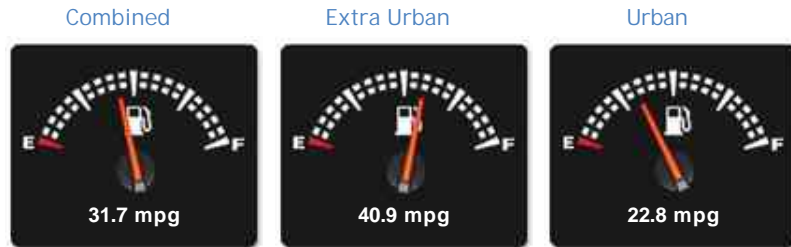

Fuel Economy

Running Costs