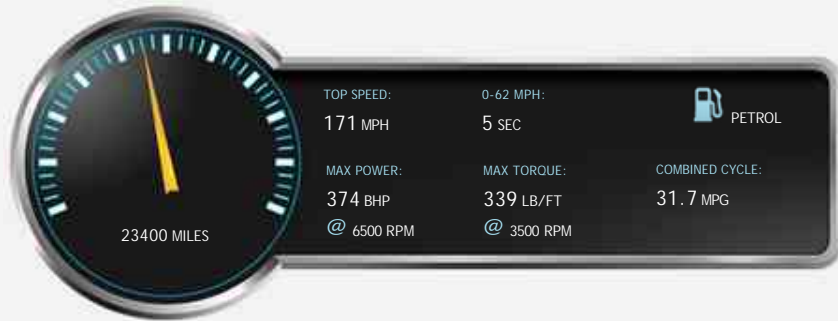

Jaguar F-Type 3.0 S V6 AWD Auto Coupe

£43,500

General Info

Engine:	3.0 Petrol Automatic
Price:	£43,500
Body Type:	2 Dr Coupe
Owners:	2
Mileage:	23,400
Reg Date:	March 2016 (16)
Colour:	Storm Grey

Vehicle Features

Engine: 6 Cylinders
Vee, 2995 Cc, ,
DOHC

Driven Wheels: All -

Permanent

Gears: 8

Weights & Measures

Doors: 2

*Including mirrors

Safety