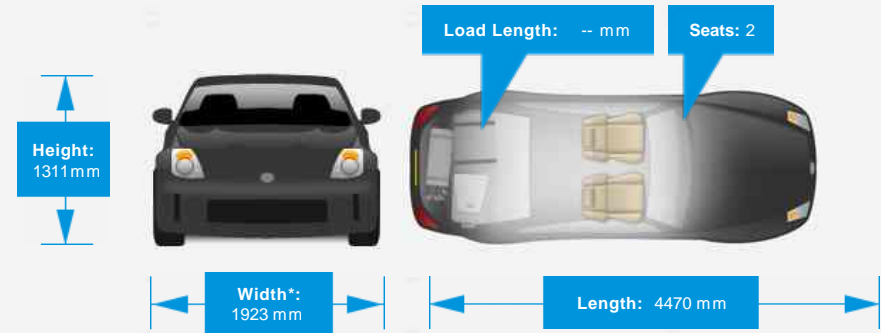

Engine: 6 Cylinders
Vee, 2995 Cc, ,
DOHC

Driven Wheels: All -

Permanent

Gears: 8

Weights & Measures

Doors: 2

*Including mirrors

Safety