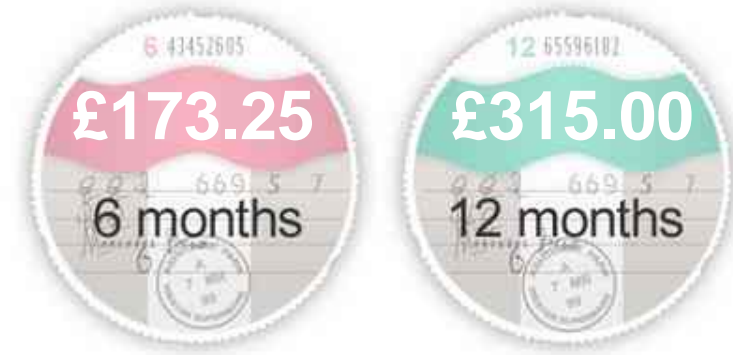

Insurance & Security

Road Tax

Insurance Group
(1-50)