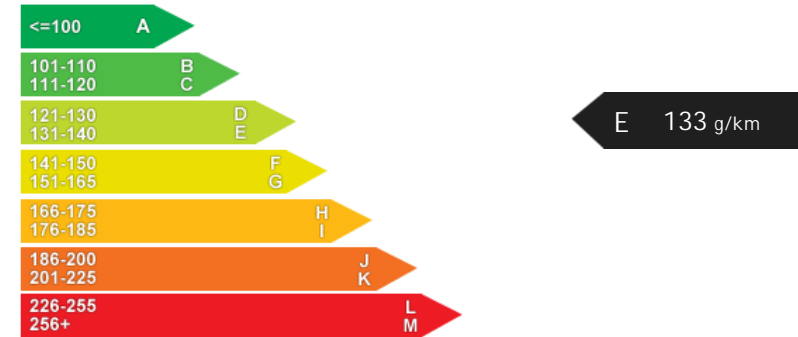

CO₂ emission figure (g/km)

VED band and CO₂