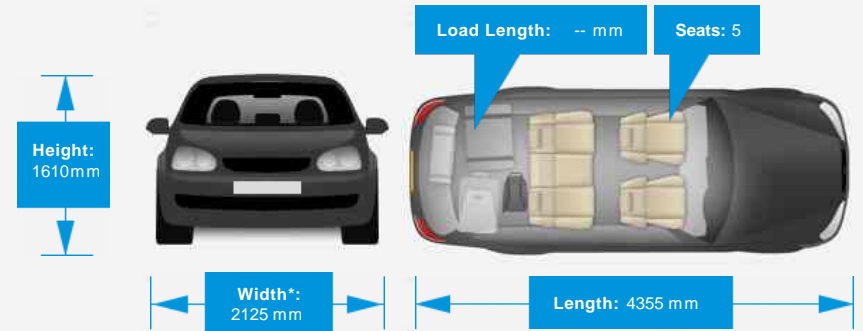

Opening Hours: Mon - Fri 09am - 5:30pm | Sat 09:30am - 5pm | Sun 11am - 4pm

Performance & Engine

Weights & Measures

*Including mirrors

Safety

NCAP Adult Rating: No Data
NCAP Child Rating: No Data
NCAP Pedestrian Rating: No Data
NCAP Safety Assist: No Data
NCAP Overall Rating: No Data