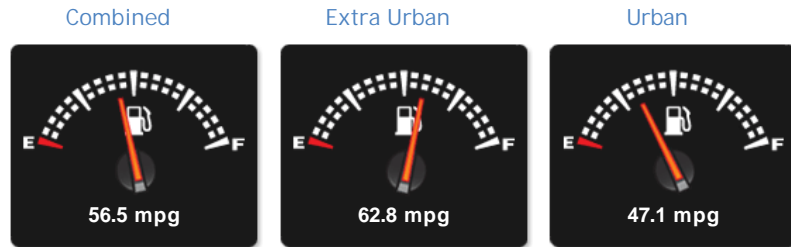

Fuel Economy

Running Costs