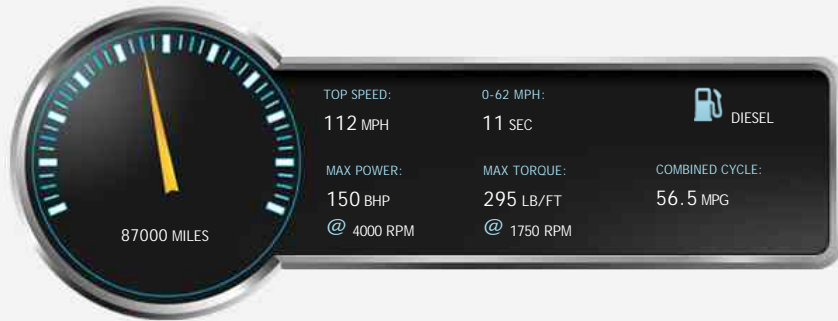

Performance & Engine