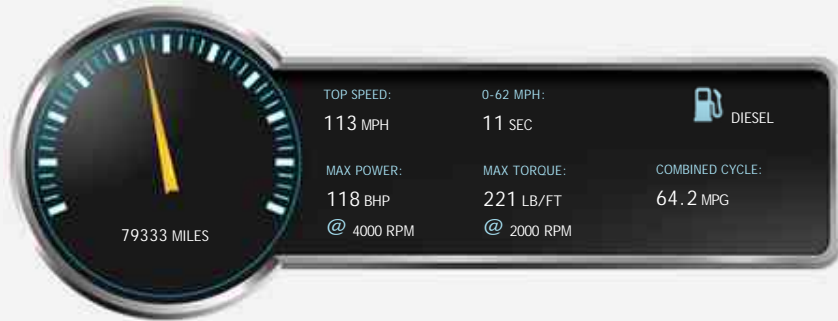

Performance & Engine