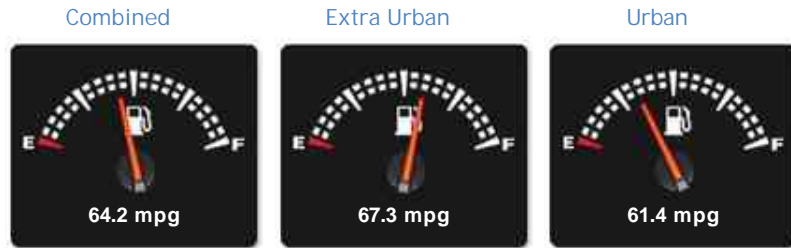

Fuel Economy

Running Costs