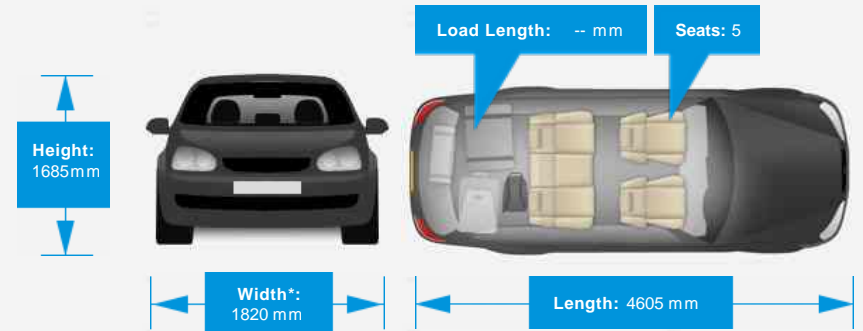

Weights & Measures