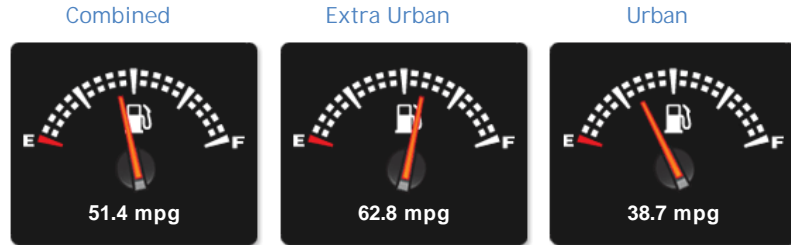

Fuel Economy

Running Costs