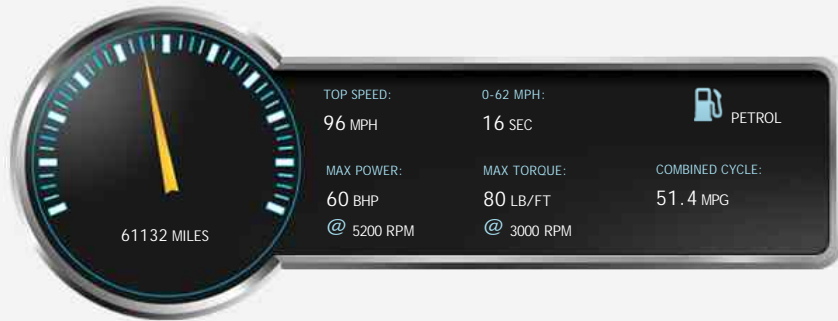

### General Info

Engine:	1.2 Petrol Manual
Price:	£3,995
Body Type:	3 Dr Hatchback
Owners:	3
Mileage:	61,132
Reg Date:	March 2010 (10)
Colour:	Yellow

## Performance & Engine

Driven Wheels: Front

Gears: 5