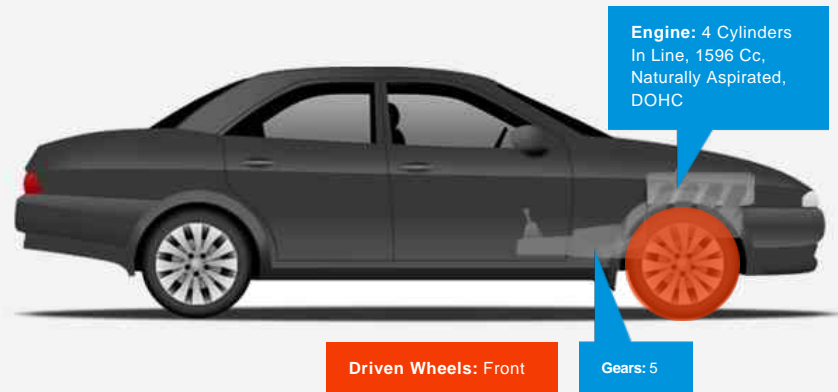

Performance & Engine