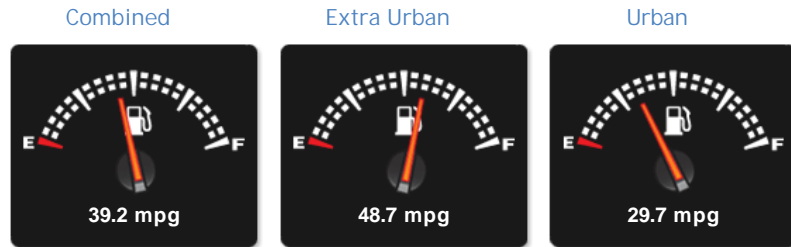

Fuel Economy

Running Costs