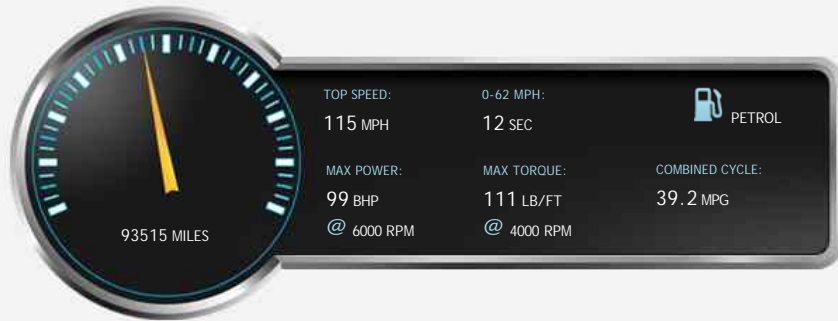

Performance & Engine