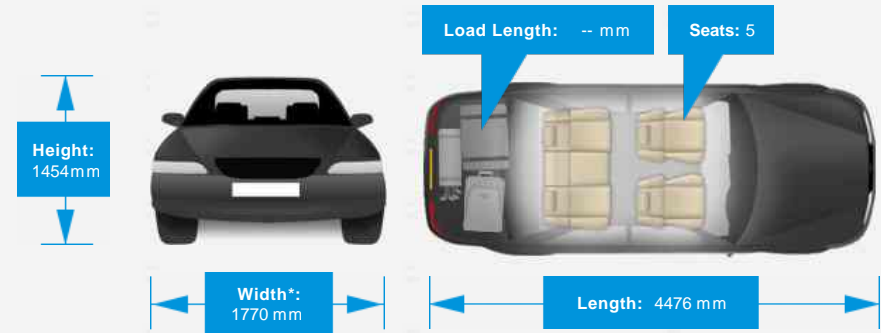

Weights & Measures