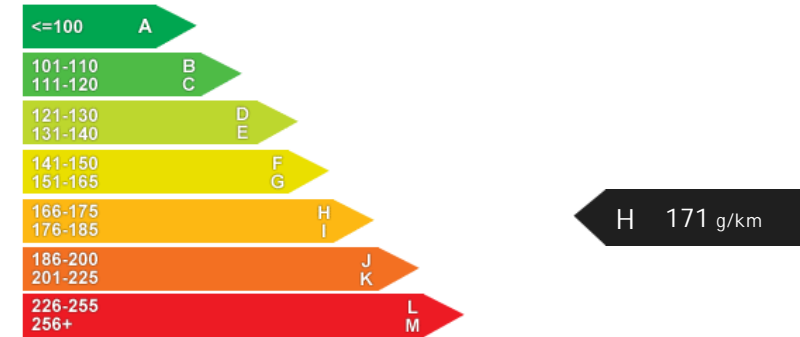

CO₂ emission figure (g/km)

VED band and CO₂