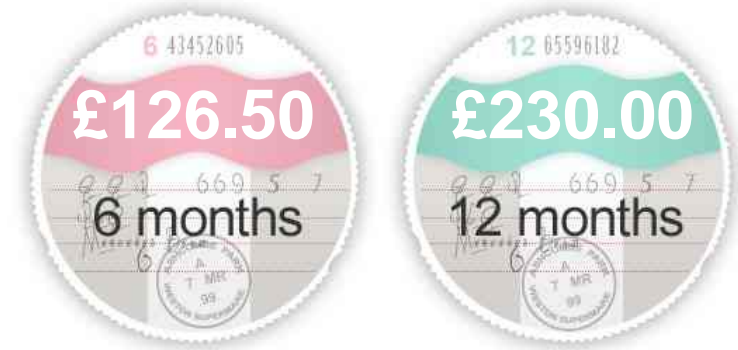

Insurance & Security

Road Tax

Insurance Group
(1-50)

Alarm

Immobiliser

Security
(Thatcham Approved)