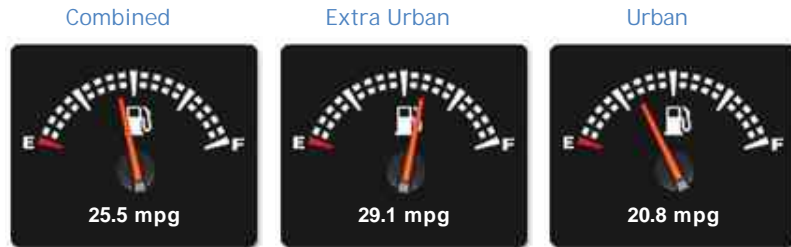

DN22 0EU

Land Rover Defender 110 HARD TOP 3DR

£15,950

General Info

Engine:	2.4 Diesel Manual
Price:	£15,950
Body Type:	3 Dr MPV
Owners:	3
Mileage:	88,000
Reg Date:	March 2011 (11)
Colour:	SILVER MET

Vehicle Features

Performance & Engine

Engine: 4 Cylinders
In Line, 2402 Cc,
Turbo Charged,
DOHC

Weights & Measures

Vehicle Dimensions
Weight

Vehicle Dimensions

Load Length: -- mm

Seats: 2

Vehicle Length

Length: 4625 mm

*Including mirrors

Safety

NCAP Adult Rating: No Data
NCAP Child Rating: No Data
NCAP Pedestrian Rating: No Data
NCAP Safety Assist: No Data
NCAP Overall Rating: No Data

Fuel Economy

Running Costs