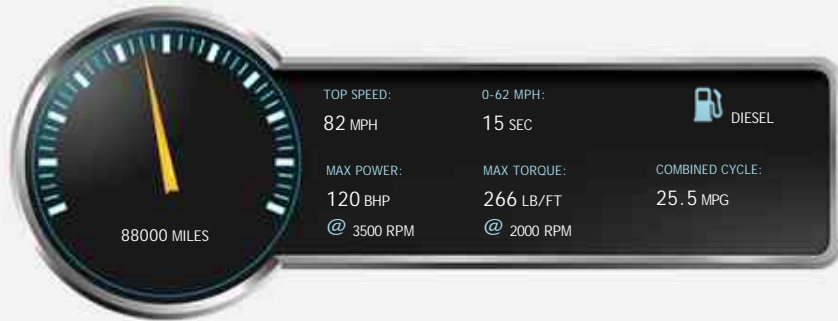

DN22 0EU

Land Rover Defender 110 HARD TOP 3DR

£15,950

General Info

Engine:	2.4 Diesel Manual
Price:	£15,950
Body Type:	3 Dr MPV
Owners:	3
Mileage:	88,000
Reg Date:	March 2011 (11)
Colour:	SILVER MET

Vehicle Features

Performance & Engine

Engine: 4 Cylinders
In Line, 2402 Cc,
Turbo Charged,
DOHC

Weights & Measures

Vehicle Dimensions
Weight

Vehicle Dimensions

Load Length: -- mm

Seats: 2

Vehicle Length